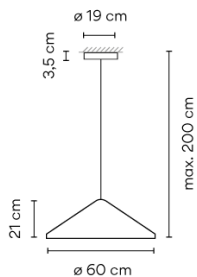

5664

Design By Arik Levy

Hanging lamp. Design by Arik Levy. The opaque shade with LED light is suspended by the cable. Electronic control 1-10V, push-button.

Model Sheet

Optional: Extra cable length
Min. quantity, upcharge and extra lead time apply [EN]

Installation type Surface Canopy

Materials Ceiling rose: Steel

Light source 1 x LED 9W 350mA
D

LED CRI>90 1041 lm 116
2700 K

Driver CC - Constant Current 350
110-240 V 50/60 HZ

Remarks Can be connected with or without plug.

Application Hanging lamps

Packaging 1 Box
0.727 m x 0.727 m x 0.32 m
Gross weight 6.25
Net weight 2.95
Vol. 0.1691

Lighting effect

General Lighting

Lamp for general lighting that equally distributes the light in all directions.