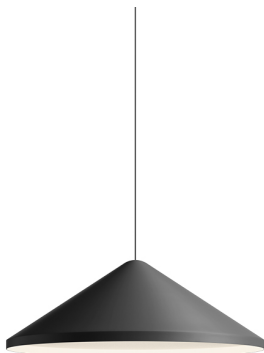

5664

Design By Arik Levy

Hanging lamp. Design by Arik Levy. The opaque shade with LED light is suspended by the cable. Electronic control 1-10V, push-button.

Model Sheet

Optional: Extra cable length
Min. quantity, upcharge and extra lead time apply [EN]

Finish	<ul style="list-style-type: none"> 42 Blue M1 NCS S 5010-B10G 11 Black NCS S 8500N 10 White NCS S 0300-N 24 Beige M1 NCS S 2005-Y50R
---------------	--

LED temperature color 2700 K

Dimming 1-10V PUSH
Optional DALI or Casambi
Min. quantity, upcharge and extra lead time apply [EN]

Installation type Surface Canopy

Materials Ceiling rose: Steel

Light source 1 x LED 9W 350mA
D

LED CRI>90 1041 lm 116
2700 K

Driver CC - Constant Current 350
110-240 V 50/60 HZ

Remarks Can be connected with or without plug.