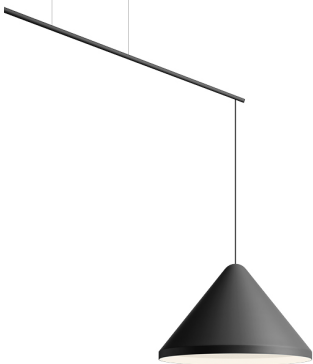

Model Sheet

Optional : Extra cable length
Min. quantity, upcharge and extra lead time apply [EN]

- Finish**
- 42 Blue M1
NCS S 5010-B10G
 - 24 Beige M1
NCS S 2005-Y50R
 - 10 White
NCS S 0300-N
 - 11 Black
NCS S 8500N

LED temperature color 2700 K

Dimming 1-10V PUSH
Optional DALI or Casambi
Min. quantity, upcharge and extra lead time apply [EN]

Installation type Surface Canopy

Materials Ceiling rose: Steel

Light source 1 x LED 9W 350mA
D