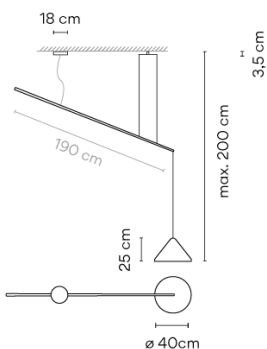

Model Sheet

Optional : Extra cable length
Min. quantity, upcharge and extra lead time apply [EN]

- Finish**
- 42 Blue M1
NCS S 5010-B10G
 - 24 Beige M1
NCS S 2005-Y50R
 - 10 White
NCS S 0300-N
 - 11 Black
NCS S 8500N

LED temperature color 2700 K

Dimming 1-10V PUSH
Optional DALI or Casambi
Min. quantity, upcharge and extra lead time apply [EN]

Installation type Surface Canopy

Materials Ceiling rose: Steel

Light source 1 x LED 9W 350mA
D

LED CRI>90 1041 lm 116
2700 K

Driver CC - Constant Current 350
110-240 V 50/60 HZ

  **Dimmable** **LED**
IP20 **Bi-volt** **50-60Hz**

Application Hanging lamps

Packaging 2 Box
0.537 m x 0.537 m x 0.36 m
Gross weight 7.5
Net weight 3
Vol. 0.1361