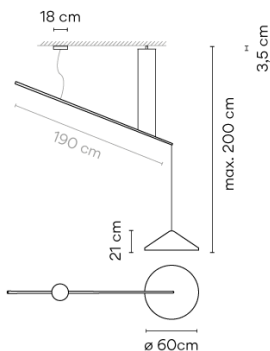

5674

Design By Arik Levy

Model Sheet

Optional: Extra cable length
Min. quantity, upcharge and extra lead time apply [EN]

Finish	<ul style="list-style-type: none"> 24 Beige M1 NCS S 2005-Y50R 42 Blue M1 NCS S 5010-B10G 10 White NCS S 0300-N 11 Black NCS S 8500N
---------------	--

LED temperature color 2700 K

Dimming 1-10V PUSH
Optional DALI or Casambi
Min. quantity, upcharge and extra lead time apply [EN]

Installation type Surface Canopy

Materials Ceiling rose: Steel

Light source 1 x LED 9W 350mA
D

LED CRI>90 1041 lm 116
2700 K

Driver CC - Constant Current 350
110-240 V 50/60 HZ

Dimmable LED
 IP20 Bi-volt 50-60Hz

Application Hanging lamps

Packaging 2 Box
0.727 m x 0.727 m x 0.32 m
Gross weight 10.4
Net weight 3.7
Vol. 0.2014