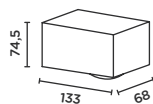

material:  
aluminium die-casting  
powder-coated  
glass lens

protection class:  
IP65

EEC:  
A+

Größe in mm  
size in mm

Art.-Nr. item no.	Farbe colour	Systemleistung system performance	Lichtrichtung light direction
92180-D-AN	anthracite RAL 7016	6 W/300 lm	
92180-D-SG	space grey	6 W/300 lm	
92180-D-BL	deep black RAL 9005	6 W/300 lm	