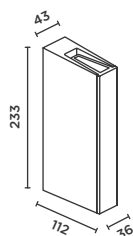

installation:  
2 x cable entry point;  
connection terminal  
3 x 2,5 mm<sup>2</sup>

material:  
aluminium die-casting  
powder-coated  
safety glass satined

protection class:  
IP65

**EEC:**

Größe in mm  
size in mm