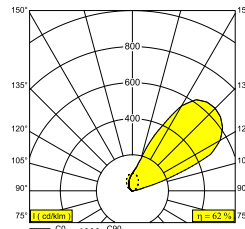

LOGIC 90 R A WALLWASH 930 B

213 483 811 930 B

AVAILABLE IN
ALU ANODIZED 213 483 811 930 ANO
BLACK 213 483 811 930 B

[View on website](#)

General info

LOCATION	outdoor
INSTALLATION	Floor Recessed
CUTOUT SHAPE/SIZE (MM)	round - 93
RECESSED DEPTH (MM)	125
INGRESS PROTECTION	IP67
PROTECTION AGAINST MECHANICAL IMPACT	IK07
WEIGHT (KG)	1.1
ADJUSTABILITY	non adjustable
INFORMATION	INCL.CABLE H05 RN-F 2 x 1mm² 0,5m INCL.LED POWER SUPPLY 350mA-DC INCL.IP68 CONNECTOR 3P IEC 60598-2-13 : max.150kg 25N/cm² ESG 5mm

Electrical info

ELECTRICAL	100-240V / 50-60Hz
CLASS	II
POWER SUPPLY INCLUDED	YES
DIM TYPE	non-dimmable
ENERGY CLASS	D

Lightsource info

LIGHTSOURCE NAME	LED
LIGHTSOURCE	LED array 5,8W / CRI>90 (R9: 52) / 3000K / 787lm
TM-30 VALUES	Rf: 90 / Rg: 99
SDCM	SDCM1
RISKGROUP	RG1
LM80	L90B10 > 50000
LED TECHNICS (LIGHT SOURCE)	787lm // 5,8W // 135lm/W
LED TECHNICS (LUMINAIRE)	488lm // 7W // 73lm/W

Options

LOGIC 90 BOX R
CBOX