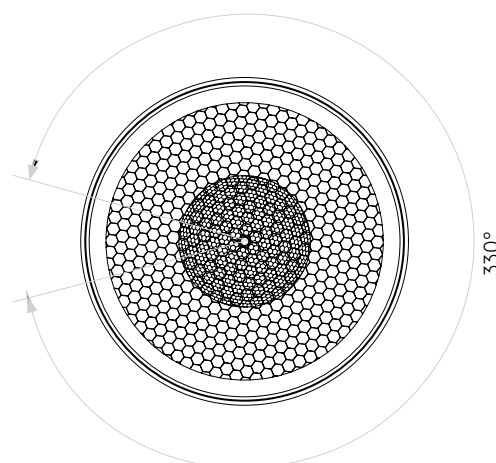

Please note that some dimensions may vary slightly due to manufacturing tolerances, this includes cable entry and fixing holes

Veuillez noter que certaines dimensions peuvent varier légèrement en raison des tolérances de fabrication, y compris l'entrée de câble et les trous de fixation.

Bitte beachten Sie, dass die Maße Fertigungstoleranzen unterliegen und daher in geringem Umfang von der angegebenen Größe abweichen können. Dies gilt auch für Kabeleingänge und Befestigungslöcher.

Si prega notare che possono esserci piccole variazioni in alcune dimensioni dovute alle tolleranze di produzione, queste includono l'ingresso del cavo e i fori di fissaggio.