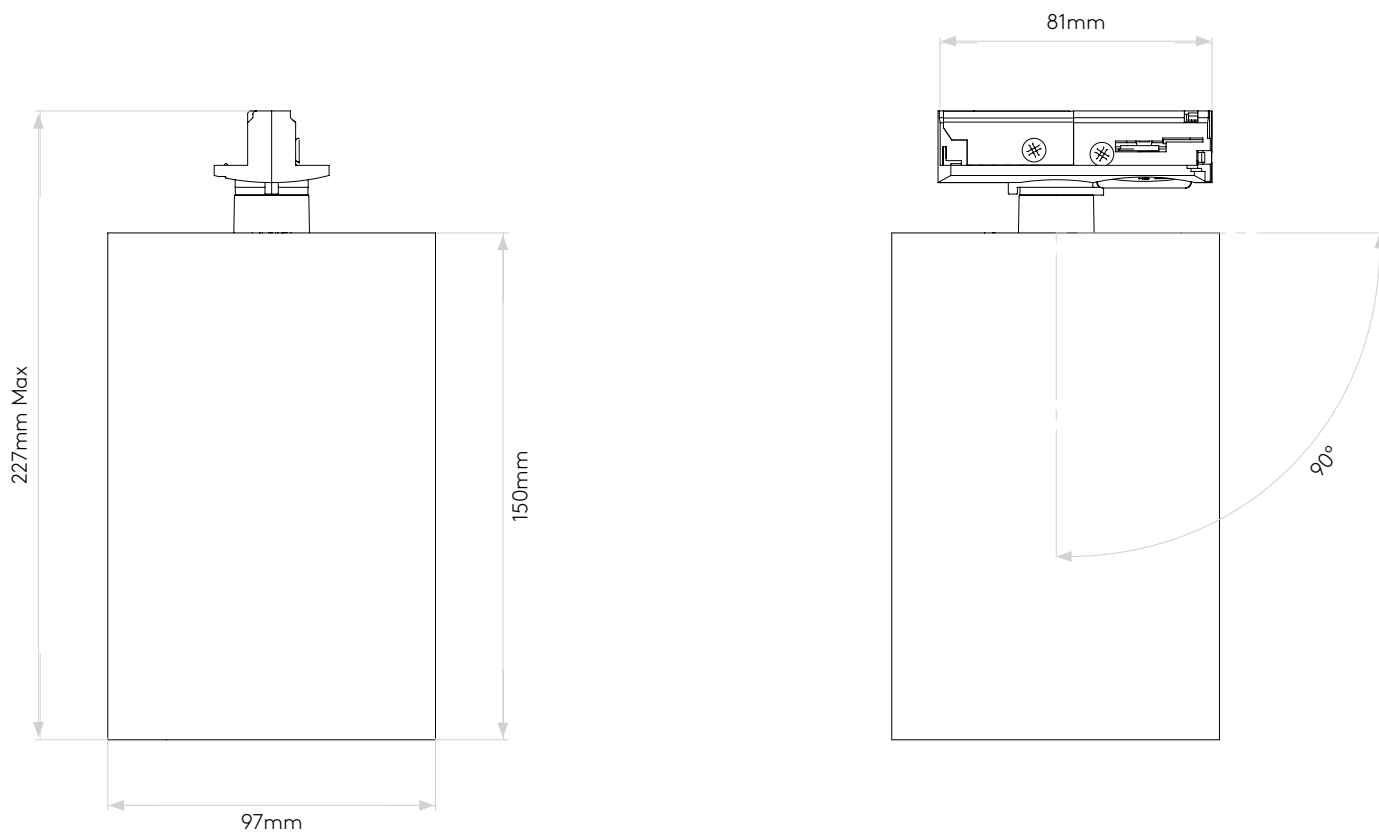

Please note that some dimensions may vary slightly due to manufacturing tolerances, this includes cable entry and fixing holes

Veuillez noter que certaines dimensions peuvent varier légèrement en raison des tolérances de fabrication, y compris l'entrée de câble et les trous de fixation.

Bitte beachten Sie, dass die Maße Fertigungstoleranzen unterliegen und daher in geringem Umfang von der angegebenen Größe abweichen können. Dies gilt auch für Kabeleingänge und Befestigungslöcher.

Si prega notare che possono esserci piccole variazioni in alcune dimensioni dovute alle tolleranze di produzione, queste includono l'ingresso del cavo e i fori di fissaggio.