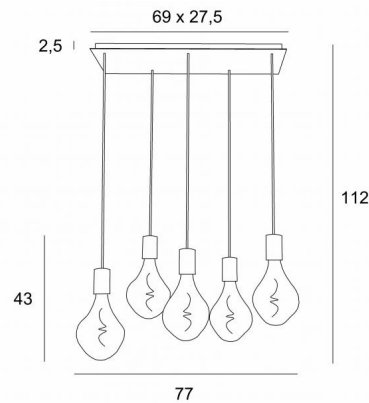

ARTEMIS 5

ARTEMIS 5 # in brushed brass with five gold bulbs

ARTEMIS 5 # is a beautiful and elegant composition of five bulbs fixed on a rectangular ceiling base
ARTEMIS is a beautiful faceted light bulb, full of beautiful lighting effects and very decorative. In this remarkable variation they will be as many luminous touches that will illuminate your interior

OVERALL SIZES

H112cm L77 x 37cm

BASE

Plate : 69 x 27,5cm

Frame : 66 x 24,5 x 2,5cm

TECHNICAL DATA

Five E27 fittings with XXL cover

Silver LED bulb Ø165mm dimmable code 6843 000 (option)

Gold LED bulb Ø165mm dimmable code 6849 000 (option)

Dimmable suspension

The bottom of the lamp is 163cm from the floor with a ceiling height of 275cm. On request, we can adapt the cables to another ceiling height, see [ORDER FORM](#)