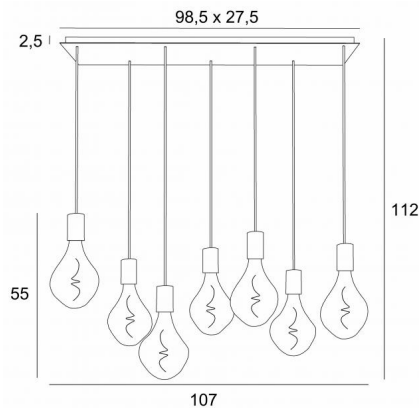

ARTEMIS 7

ARTEMIS 7 # in brushed bronze with seven silver bulbs

ARTEMIS 7 # is a beautiful and elegant composition of seven bulbs fixed on a rectangular ceiling base

ARTEMIS is a beautiful faceted light bulb, full of beautiful lighting effects and very decorative. In this remarkable variation they will be as many luminous touches that will illuminate your interior

OVERALL SIZES

H112cm L107 x 37cm

BASE

Plate : 98,5 x 27,5cm

Frame : 95,5 x 24,5 x 2,5cm

TECHNICAL DATA

Seven E27 fittings with XXL cover. Dimmable suspension

Silver LED bulb Ø165mm dimmable code 6843 000 (option)

Gold LED bulb Ø165mm dimmable code 6849 000 (option)

The bottom of the lamp is 163cm from the floor with a ceiling height of 275cm. On request, we can adapt the cables to another ceiling height, see [ORDER FORM](#)