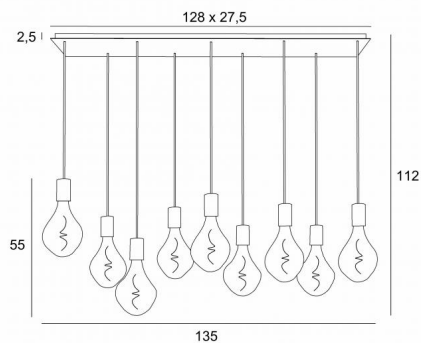

ARTEMIS 9

ARTEMIS 9 # in brushed brass with nine gold bulbs

ARTEMIS 9 # is a beautiful and elegant composition of nine bulbs fixed on a rectangular ceiling base
ARTEMIS is a beautiful faceted light bulb, full of beautiful lighting effects and very decorative. In this remarkable variation they will be as many luminous touches that will illuminate your interior

OVERALL SIZES

H112cm L135 x 37cm

BASE

Plate : 128 x 27,5cm

Frame : 125 x 24,5 x 2,5cm

TECHNICAL DATA

Nine E27 fittings with XXL cover

Silver LED bulb Ø165mm dimmable code 6843 000 (option)

Gold LED bulb Ø165mm dimmable code 6849 000 (option)

Dimmable suspension

The bottom of the lamp is 163cm from the floor with a ceiling height of 275cm. On request, we can adapt the cables to another ceiling height, see **ORDER FORM**