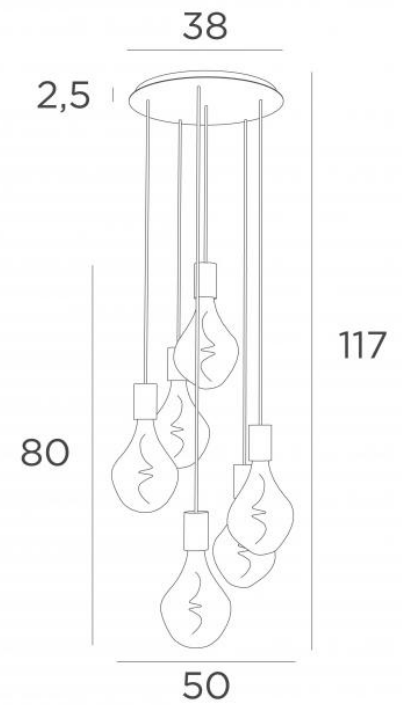

ARTEMIS 6 o38

ARTEMIS 6 o38 in brushed brass with six gold bulbs

ARTEMIS 6 o38 is a beautiful and elegant composition of six bulbs fixed on a round ceiling base
ARTEMIS is a beautiful faceted light bulb, full of beautiful lighting effects and very decorative. In this remarkable variation they will be as many luminous touches that will illuminate your interior

OVERALL SIZES

H117cm Ø50cm

BASE

Plate : Ø38cm

Box : Ø35 x 2,5cm

TECHNICAL DATA

Six E27 fittings with XXL cover

Silver LED bulb Ø165mm dimmable code 6843 000 (option)

Gold LED bulb Ø165mm dimmable code 6849 000 (option)

The bottom of the lamp is 158cm from the floor with a ceiling height of 275cm. On request, we can adapt the cables to another ceiling height, see [ORDER FORM](#)