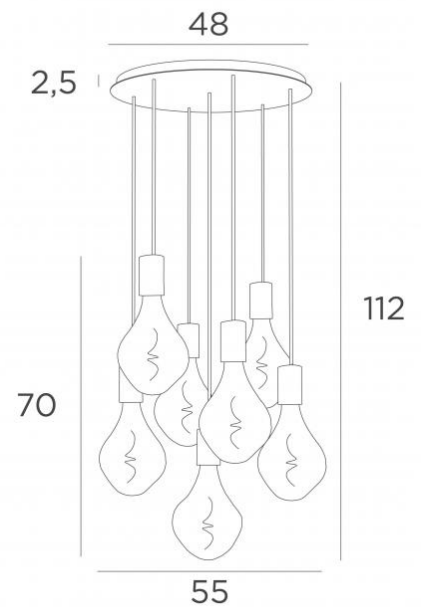

ARTEMIS 7 o48

ARTEMIS 7 o48 in brushed brass with seven gold bulbs

ARTEMIS 7 o48 is a beautiful and elegant composition of seven bulbs fixed on a round ceiling base
ARTEMIS is a beautiful faceted light bulb, full of beautiful lighting effects and very decorative. In this remarkable variation they will be as many luminous touches that will illuminate your interior

OVERALL SIZES

H112cm Ø55cm

BASE

Plate : Ø48cm

Frame : Ø44 x 2,5cm

TECHNICAL DATA

Seven E27 fittings with XXL cover

Silver LED bulb Ø165mm dimmable code 6843 000 (option)

Gold LED bulb Ø165mm dimmable code 6849 000 (option)

Dimmable suspension

The bottom of the lamp is 163cm from the floor with a ceiling height of 275cm. On request, we can adapt the cables to another ceiling height, see **ORDER FORM**