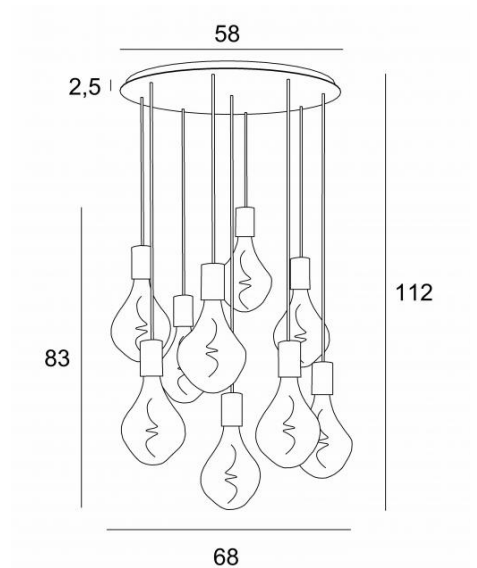

## ARTEMIS 9 o58

ARTEMIS 9 o58 in brushed bronze with nine silver bulbs

**ARTEMIS 9 o58** is a beautiful and elegant composition of nine bulbs fixed on a round ceiling base  
**ARTEMIS** is a beautiful faceted light bulb, full of beautiful lighting effects and very decorative. In this remarkable variation they will be as many luminous touches that will illuminate your interior

### OVERALL SIZES

H112cm Ø68cm

### BASE

Plate : Ø58cm

Frame : Ø55 x 2,5cm

### TECHNICAL DATA

Nine E27 fittings with XXL cover

**Silver LED bulb Ø165mm** dimmable code 6843 000 (option)

**Gold LED bulb Ø165mm** dimmable code 6849 000 (option)

Dimmable suspension

The bottom of the lamp is 163cm from the floor with a ceiling height of 275cm. On request, we can adapt the cables to another ceiling height, see **ORDER FORM**