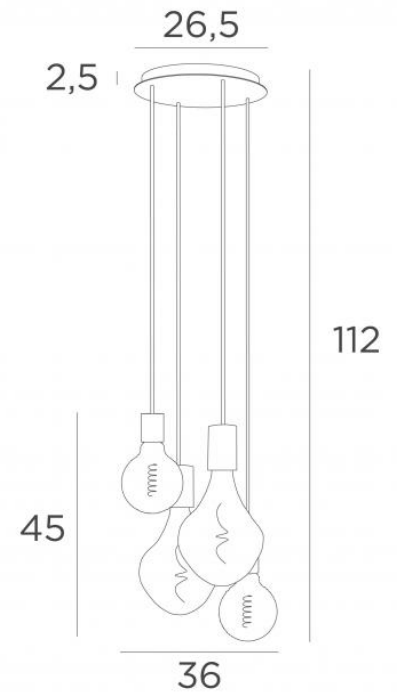

## ARTEMIS M4 o26

ARTEMIS M4 o26 in brushed bronze with silver bulbs

**ARTEMIS M4 o26** is a composition of two **ARTEMIS** light bulbs with two round bulbs of  $\varnothing 125\text{mm}$ . This allows you to create an original and highly decorative composition  
This suspension will certainly be the attraction of your interior  
It easily places itself in a hallway or above a table

### OVERALL SIZES

H112cm -  $\varnothing 36\text{cm}$

**BASE :** Plaque  $\varnothing 26,5\text{cm}$  Boîtier  $\varnothing 23,5 \times 2,5\text{cm}$

### TECHNICAL DATA

Two E27 fittings with L cover and two E27 fittings with XXL cover

**Silver LED bulb** - dimmable -  $\varnothing 125\text{mm}$  - code 6836 000 (option x2)

**Silver LED bulb** - dimmable -  $\varnothing 165\text{mm}$  - code 6843 000 (option x2)

**Gold LED bulb** - dimmable -  $\varnothing 125\text{mm}$  - code 6834 000 (option x2)

**Gold LED bulb** - dimmable -  $\varnothing 165\text{mm}$  - code 6849 000 (option x2)

The bottom of the lamp is 163cm from the floor with a ceiling height of 275cm. On request, we can adapt the cables to another ceiling height, see [ORDER FORM](#)