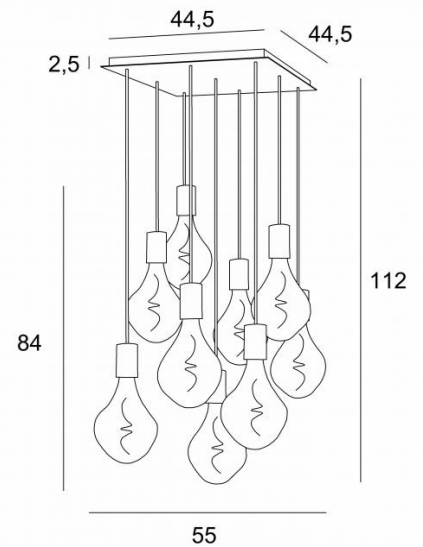

ARTEMIS SQUARE 9

ARTEMIS SQUARE 9 in brushed bronze with nine silver bulbs

ARTEMIS SQUARE 9 is a beautiful and elegant composition of nine bulbs fixed on a square ceiling base
ARTEMIS is a beautiful faceted light bulb, full of beautiful lighting effects and very decorative. In this remarkable variation they will be as many luminous touches that will illuminate your interior

OVERALL SIZES

H112cm #55cm

BASE

Plate : #44,5cm

Frame : #40 x 2,5cm

TECHNICAL DATA

Nine E27 fittings with XXL cover

Silver LED bulb Ø165mm dimmable code 6843 000 (option)

Gold LED bulb Ø165mm dimmable code 6849 000 (option)

Dimmable suspension

The bottom of the lamp is 163cm from the floor with a ceiling height of 275cm. On request, we can adapt the cables to another ceiling height, see [ORDER FORM](#)