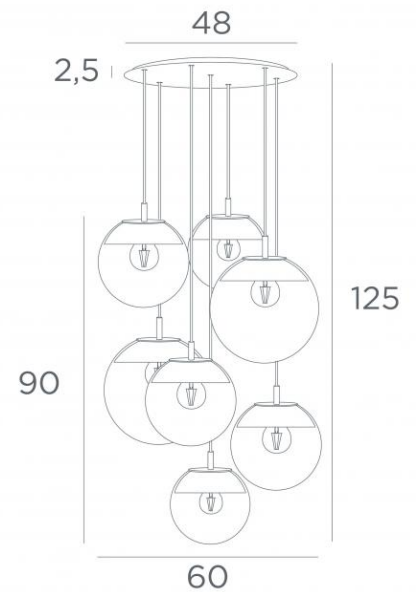

LUNA 7 ø48

LUNA 7 ø48 in structured black (code 02) +transparent glasses (code 80)

LUNA 7 ø48, all in crescents that dress every glass perfectly

Composed of a beautiful composition with glasses of different sizes, this suspension will be the attraction of your decoration

The dimmer ensures the right light intensity at any time of the day or night

LUNA 7 ø48 is simply in line with current lighting fixtures

OVERALL SIZES

H125cm Ø60cm Ceiling base 7 ø48 : Ø48 x 2,5cm

TECHNICAL DATA

The LUNA 7 ø48 suspension includes :

A ceiling base and textile cables. Other sizes are possible, see **ORDER FORM**

Glass closings devices, fittings (2x E14 and 5x E27) and dimmable LED bulbs

The "SPHERE" glasses are additional. Four glass colors to choose from :

transparent (80), grey (89), anthracite (82) or amber (85)

Two SPHERE Small (code 4445 - Ø22cm - 1,2 kg)

Three SPHERE Medium (code 4446 - Ø25cm - 1,6 kg)

Two SPHERE Large (code 4447 - Ø30cm - 2,7 kg)

AVAILABLE METAL FINISHES AND CODES