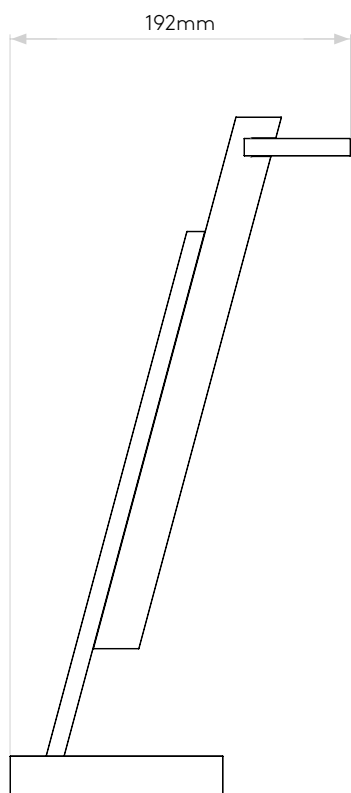

GENERAL

LOCATION:	Interior
CLASS:	CE (Class III)
IP RATING:	IP20
BATHROOM ZONE:	-
DRIVER REQUIRED:	No
INSTALLATION ORIENTATION:	-
MAIN MATERIAL:	Metal - Aluminium
DIMENSIONS (mm):	H: 383 W: 300 D: 192
CUT OUT HOLE :	-
RECESS DEPTH (mm):	-
FIRE RATING:	-
CABLE LENGTH (mm):	2000
GROSS WEIGHT (kg):	2.9

LAMP

LIGHT SOURCE:	LED Strip
WATTAGE:	10.5W
LAMP INCLUDED:	Yes (Integral)
MAXIMUM LAMP LENGTH (mm):	-
LUMINOUS FLUX (lm):	393
COLOUR TEMP (K):	2700
CRI (Ra):	90
MACADAM ELLIPSE:	2610-2710K
TILT ADJUSTABLE ANGLE (°):	-
ROTATION ADJUSTABLE ANGLE (°):	-
LIFETIME (hrs):	53000
BEAM ANGLE (°):	99

Please note that some dimensions may vary slightly due to manufacturing tolerances, this includes cable entry and fixing holes

Veillez noter que certaines dimensions peuvent varier légèrement en raison des tolérances de fabrication, y compris l'entrée de câble et les trous de fixation.