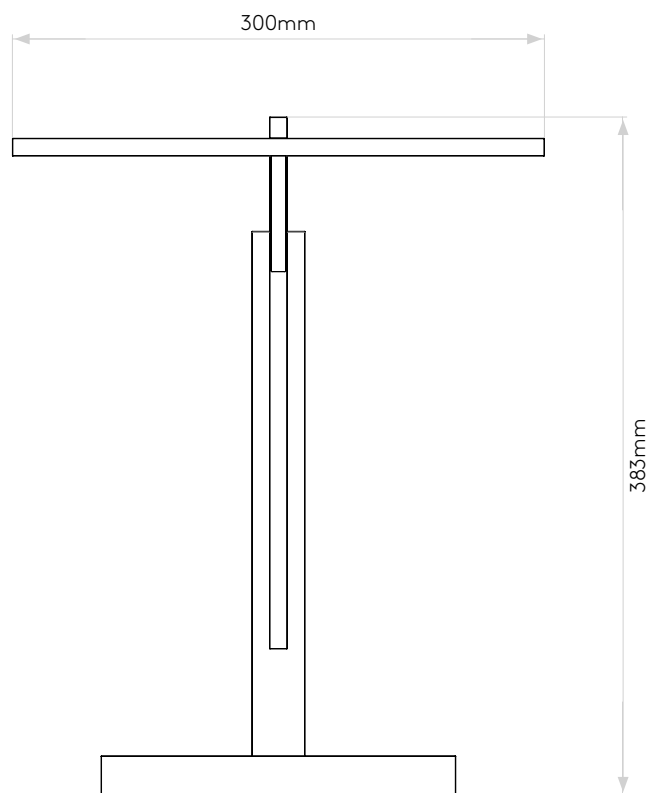

GENERAL

LOCATION:	Interior
CLASS:	CE (Class III)
IP RATING:	IP20
BATHROOM ZONE:	-
DRIVER REQUIRED:	No
INSTALLATION ORIENTATION:	-
MAIN MATERIAL:	Metal - Aluminium
DIMENSIONS (mm):	H: 383 W: 300 D: 192
CUT OUT HOLE :	-
RECESS DEPTH (mm):	-
FIRE RATING:	-
CABLE LENGTH (mm):	2000
GROSS WEIGHT (kg):	2.9

LAMP

LIGHT SOURCE:	LED Strip
WATTAGE:	10.5W
LAMP INCLUDED:	Yes (Integral)
MAXIMUM LAMP LENGTH (mm):	-
LUMINOUS FLUX (lm):	393
COLOUR TEMP (K):	2700
CRI (Ra):	90
MACADAM ELLIPSE:	2610-2710K
TILT ADJUSTABLE ANGLE (°):	-
ROTATION ADJUSTABLE ANGLE (°):	-
LIFETIME (hrs):	53000
BEAM ANGLE (°):	99

Please note that some dimensions may vary slightly due to manufacturing tolerances, this includes cable entry and fixing holes

Veillez noter que certaines dimensions peuvent varier légèrement en raison des tolérances de fabrication, y compris l'entrée de câble et les trous de fixation.