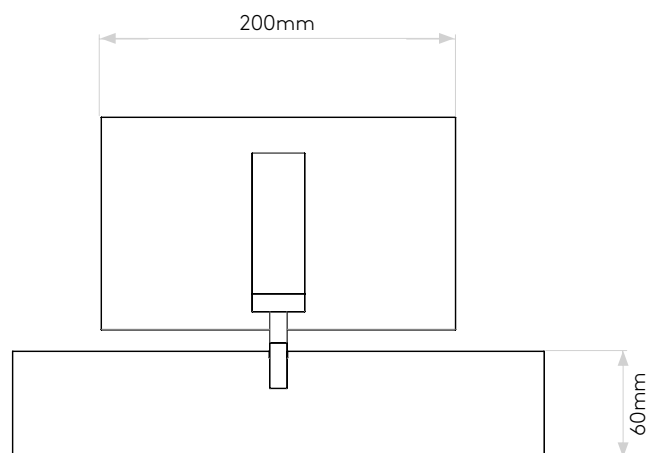

Please note that some dimensions may vary slightly due to manufacturing tolerances, this includes cable entry and fixing holes

Veillez noter que certaines dimensions peuvent varier légèrement en raison des tolérances de fabrication, y compris l'entrée de câble et les trous de fixation.

Bitte beachten Sie, dass die Maße Fertigungstoleranzen unterliegen und daher in geringem Umfang von der angegebenen Größe abweichen können. Dies gilt auch für Kabeingänge und Befestigungslöcher.

Si prega notare che possono esserci piccole variazioni in alcune dimensioni dovute alle tolleranze di produzione, queste includono l'ingresso del cavo e i fori di fissaggio.