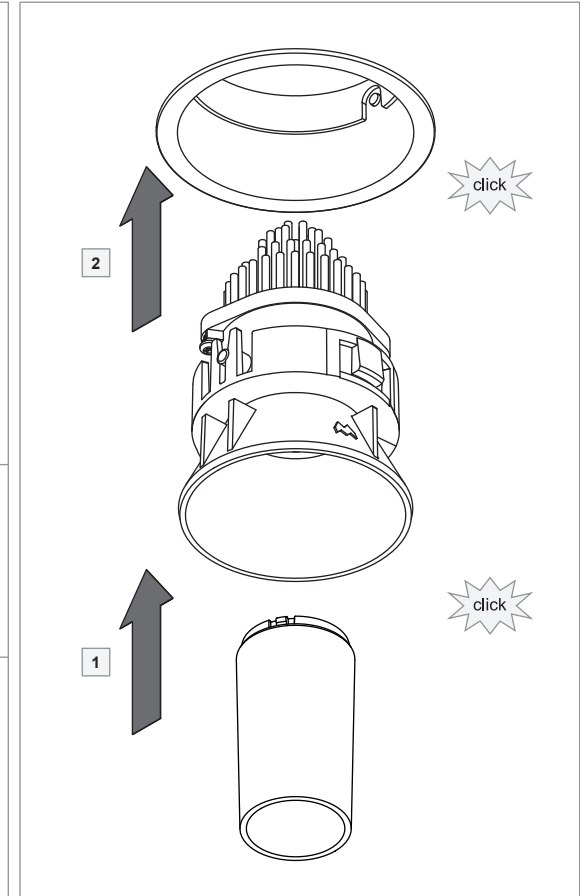

TETRIX Optical Accessories

13515032_13515132_13515232_13515332

TETRIX OPTICAL ACCESSORIES COMPATIBILITY OVERVIEW	TETRIX STRAIGHT 62	TETRIX OBLIQUE 62	TETRIX CONE 62	TETRIX ADJUSTABLE 62	TETRIX PINHOLE 62
HONEYCOMB Ø33 13515132 	✓	✓	✓	✓	✗
SNOOT Ø32 13515032 	✓	✓	✓	✓	✗
LC Ø44 13515232 	✓	✓	✓	✗	✗
LC Ø64 13515332 	✓	✗	✗	✗	✗