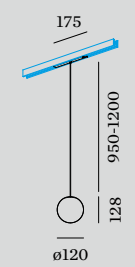

SOLLI on STREX

48V system

409

1.0

LED COB 5W | 48V | DALI-2
aluminium | black cable
artisanal Italian hand blown glass
PC adapter

IP20 SDCM2 L80|50K 0.55kg

	CODE
	238185FD_
	238185TD_
	238185WB_

other cable lengths on request

LIGHT COLOUR	LUMEN CRI	CODE
2700K	280 >90	3
3000K	290 >90	5