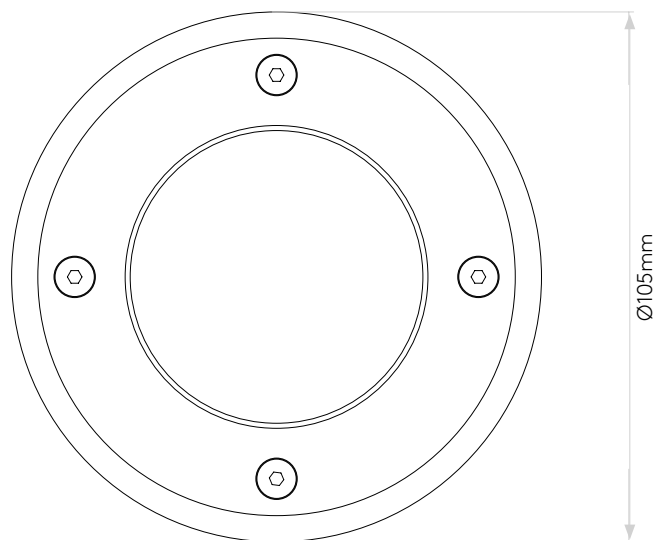

Please note that some dimensions may vary slightly due to manufacturing tolerances, this includes cable entry and fixing holes

Veuillez noter que certaines dimensions peuvent varier légèrement en raison des tolérances de fabrication, y compris l'entrée de câble et les trous de fixation.

Bitte beachten Sie, dass die Maße Fertigungstoleranzen unterliegen und daher in geringem Umfang von der angegebenen Größe abweichen können. Dies gilt auch für Kabeingänge und Befestigungslöcher.

Si prega notare che possono esserci piccole variazioni in alcune dimensioni dovute alle tolleranze di produzione, queste includono l'ingresso del cavo e i fori di fissaggio.