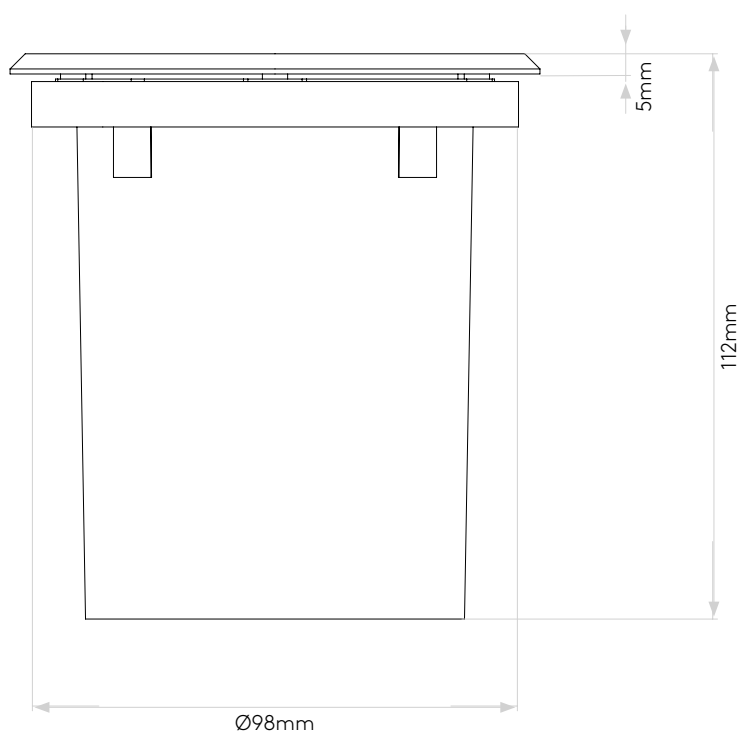

Please note that some dimensions may vary slightly due to manufacturing tolerances, this includes cable entry and fixing holes

Veuillez noter que certaines dimensions peuvent varier légèrement en raison des tolérances de fabrication, y compris l'entrée de câble et les trous de fixation.

Bitte beachten Sie, dass die Maße Fertigungstoleranzen unterliegen und daher in geringem Umfang von der angegebenen Größe abweichen können. Dies gilt auch für Kabeingänge und Befestigungslöcher.

Si prega notare che possono esserci piccole variazioni in alcune dimensioni dovute alle tolleranze di produzione, queste includono l'ingresso del cavo e i fori di fissaggio.