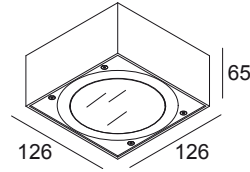

VISION S OUT 930 A

22312 9300 A

AVAILABLE IN

ALU GREY 22312 9300 A

ANTHRACITE (DARK GREY) 22312 9300 N

[View on website](#)

General info

LOCATION	outdoor
INSTALLATION	Wall Surface mounted
INGRESS PROTECTION	IP55
PROTECTION AGAINST MECHANICAL IMPACT	IK03
WEIGHT (KG)	0.8
ADJUSTABILITY	non adjustable
INFORMATION	INCL.1 x LENS INCL.LED POWER SUPPLY 500mA-DC