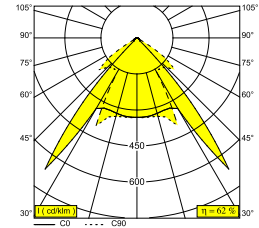

VISION S OUT 930 A

22312 9300 A

AVAILABLE IN

ALU GREY 22312 9300 A

ANTHRACITE (DARK GREY) 22312 9300 N

[View on website](#)

General info

LOCATION	outdoor
INSTALLATION	Wall Surface mounted
INGRESS PROTECTION	IP55
PROTECTION AGAINST MECHANICAL IMPACT	IK03
WEIGHT (KG)	0.8
ADJUSTABILITY	non adjustable
INFORMATION	INCL.1 x LENS INCL.LED POWER SUPPLY 500mA-DC