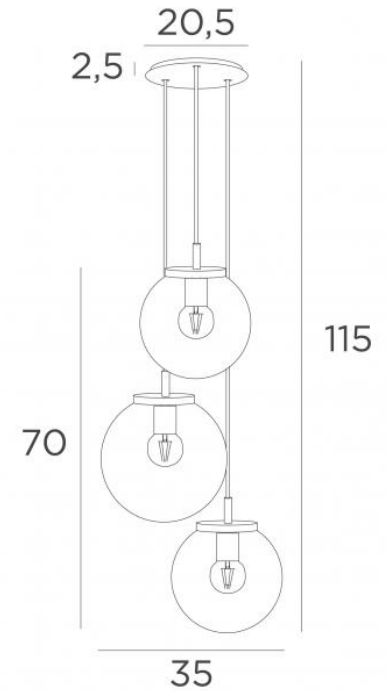

FORYOU 3 o20

FORYOU 3 o20 in structured black (code 02) with transparent glasses (code 80)

FORYOU 3 o20 is a beautiful composition of glasses of different sizes, each glass perfectly closed, with elegance and right proportions

To be placed in a hall or above a table and if controlled by a dimmer, it will give the right brightness for every moment of the day or evening

FORYOU 3 o20 will be the attraction of your decoration and is just in line with the current lights

OVERALL SIZES

H115cm Ø35cm Ceiling base 3 o20 : Ø20,5 x 2,5cm

TECHNICAL DATA

The FORYOU 3 o20 suspension includes :

A ceiling base and textile cables. Other sizes are possible, see [ORDER FORM](#)

Glass closings devices, E27 fittings and dimmable LED bulbs

The "SPHERE" glasses are additional. Four glass colors to choose from :

transparent (80), grey (89), anthracite (82) or amber (85)

One SPHERE Small (code 4445 - Ø22cm - 1,2 kg)

Two SPHERE Medium (code 4446 - Ø25cm - 1,6 kg)