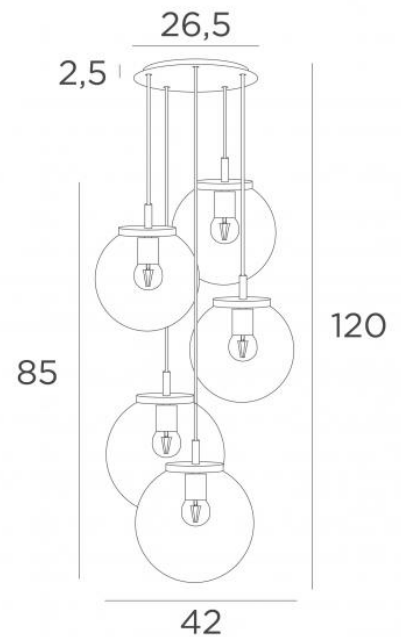

FORYOU 5 o26

FORYOU 5 o26 in brushed brass (code 25) with transparent glasses (code 80)

FORYOU 5 o26 is a beautiful composition of glasses of different sizes, each glass perfectly closed, with elegance and right proportions

OVERALL SIZES

H120cm Ø42cm **Ceiling base 5 o26** : Ø26,5 x 2,5cm

TECHNICAL DATA

The FORYOU 5 o26 suspension includes :

A ceiling base and textile cables. Other sizes are possible, see **ORDER FORM**

Glass closings devices, E27 fittings and dimmable LED bulbs

The "SPHERE" glasses are additional. Four glass colors to choose from :

transparent (80), grey (89), anthracite (82) or amber (85)

Three SPHERE Small (code 4445 - Ø22cm - 1,2 kg)

Two SPHERE Medium (code 4446 - Ø25cm - 1,6 kg)