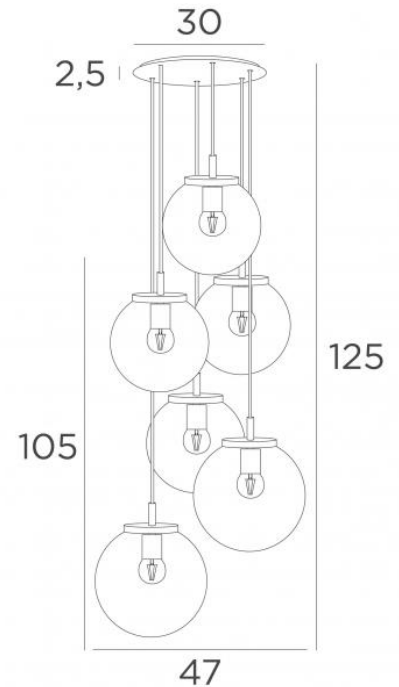

FORYOU 6 ø30

FORYOU 6 ø30 in structured black (code 02) with transparent glasses (code 80)

FORYOU 6 ø30 is a beautiful composition of glasses of different sizes, each glass perfectly closed, with elegance and right proportions

To be placed in a hall or above a table and if controlled by a dimmer, it will give the right brightness for every moment of the day or evening

FORYOU 6 ø30 will be the attraction of your decoration and is just in line with the current lights

OVERALL SIZES

H125cm Ø47cm Ceiling base 6 ø30 : Ø30 x 2,5cm

TECHNICAL DATA

The FORYOU 6 ø30 suspension includes :

A ceiling base and textile cables. Other sizes are possible, see [ORDER FORM](#)

Glass closings devices, E27 fittings and dimmable LED bulbs

The "SPHERE" glasses are additionnal. Four glass colors to choose from :

transparent (80), grey (89), anthracite (82) or amber (85)

Four SPHERE Small (code 4445 - Ø22cm - 1,2 kg)

Two SPHERE Medium (code 4446 - Ø25cm - 1,6 kg)