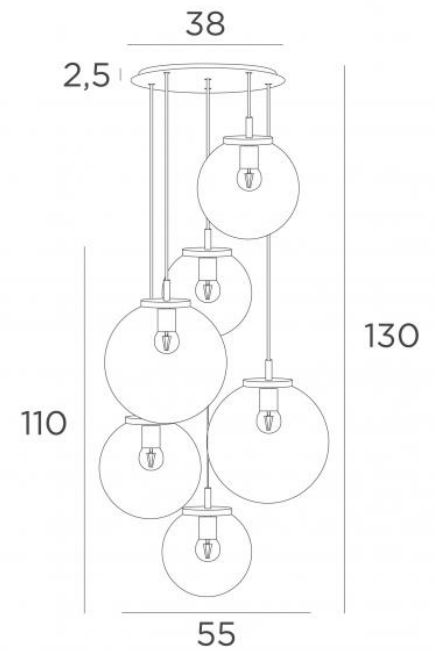

## FORYOU 6 ø38

FORYOU 6 ø38 in brushed bronze (code 29) with amber glasses (code 85)

**FORYOU 6 ø38** is a beautiful composition of glasses of different sizes, each glass perfectly closed, with elegance and right proportions

To be placed in a hall or above a table and if controlled by a dimmer, it will give the right brightness for every moment of the day or evening

**FORYOU 6 ø38** will be the attraction of your decoration and is just in line with the current lights

### OVERALL SIZES

H130cm Ø55cm Ceiling base 6 ø38 : Ø38 x 2,5cm

transparent (80), grey (89), anthracite (82) or amber (85)

Two SPHERE Small (code 4445 - Ø22cm - 1,2 kg)

Two SPHERE Medium (code 4446 - Ø25cm - 1,6 kg)

Two SPHERE Large (code 4447 - Ø30cm - 2,7 kg)