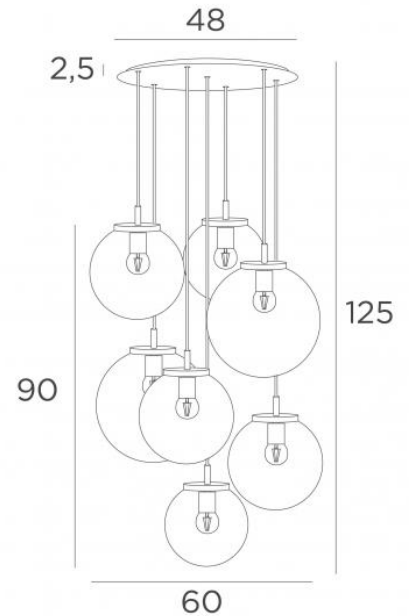

## FORYOU 7 ø48

FORYOU 7 ø48 in brushed brass (code 25) with amber glasses (code 85)

**FORYOU 7 ø48** is a beautiful composition of glasses of different sizes, each glass perfectly closed, with elegance and right proportions

To be placed in a hall or above a table and if controlled by a dimmer, it will give the right brightness for every moment of the day or evening

**FORYOU 7 ø48** will be the attraction of your decoration and is just in line with the current lights

### OVERALL SIZES

H125cm Ø60cm Ceiling base 7 ø48 : Ø48 x 2,5cm

transparent (80), grey (89), anthracite (82) or amber (85)

Two SPHERE Small (code 4445 - Ø22cm - 1,2 kg)

Three SPHERE Medium (code 4446 - Ø25cm - 1,6 kg)

Two SPHERE Large (code 4447 - Ø30cm - 2,7 kg)