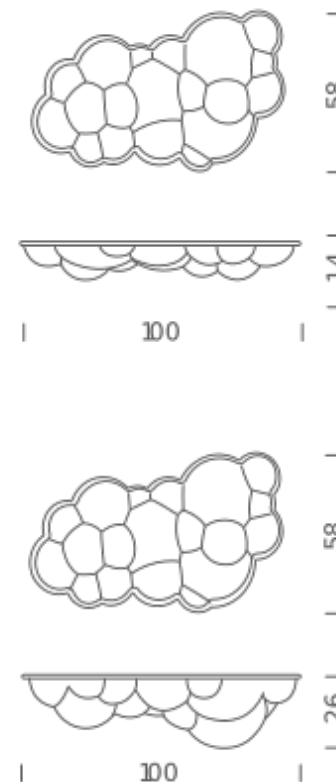

NUVOLA WALL CEILING MINOR

Mario Bellini

Family of pendant and wall/ceiling lamps with structure in natural opal polyethylene made in rotational molding. Diffused lighting for a widespread and comfortable output. The suspension version is available in two sizes: Nuvola and Nuvola Minor. The wall/ceiling version is composed of one of the two blocs (deep or flat). All versions are dimmable. For the pendant version, DALI driver on request.

LED H25

LAMPING

Source	Linear LED
Total power	45W
Emission	diffused
Switching	dimmable 1-10V
Tension	110/240V
Color temperature	2700K
Luminous flux	4000lm (luminous output)
Typ CRI	85
Energy class	A+
Notes	DALI version on request, TRIAC VERSION on request
Net lamp weight	4,5 kg

Codes

NUM LWW 31

Structure

white

PACKAGE

Package 01

Dimension: 110x66x51 cm / Gross weight: 5,5 kg

Certificazioni

Codes

NUM LWW 32

Structure

white

PACKAGE

Package 01

Dimension: 110x66x51 cm / Gross weight: 5,5 kg

Certificazioni