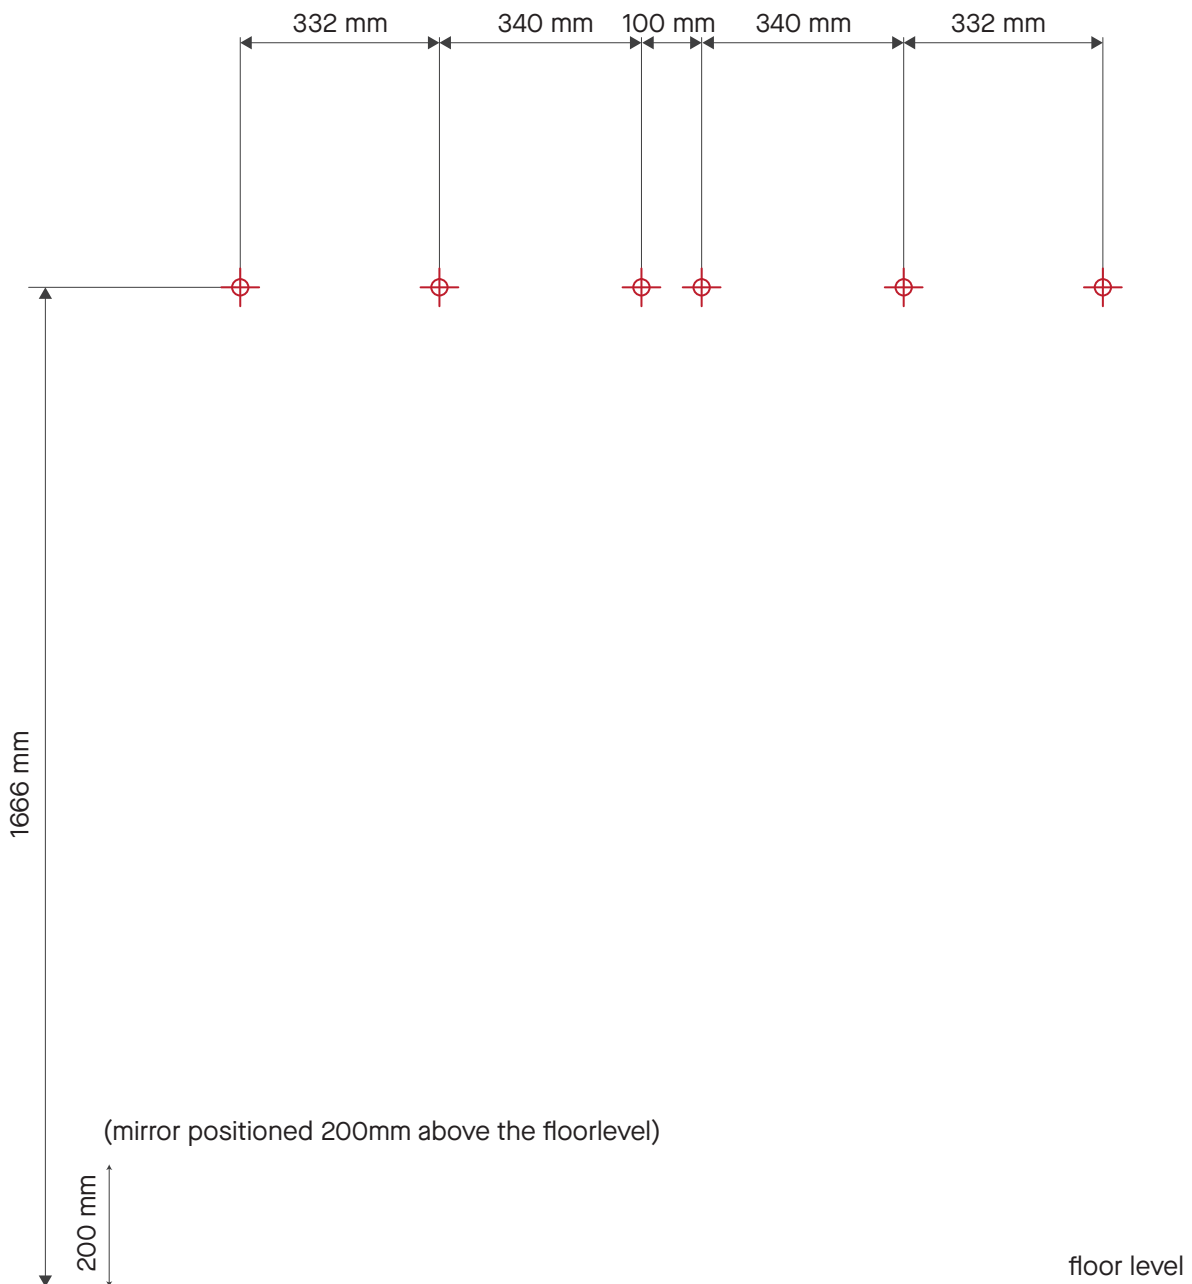

Luna Black L
2869.450

Before mounting this mirror go to
deknudtmirrors.com | Products | Luna Black L | scroll to WATCH INSTRUCTION VIDEO

suspension accessories delivered with the mirror

mark the suspension point on your wall
drill holes and place the plugs, washers and screws

place the mirrors on the washers in the 'open' position
once all pieces are placed on the wall slide the left and right mirror toward the central mirror
leave a 5cm gap between the big mirrors in order to show the black mirror