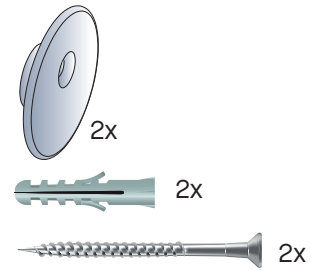

Luna Black L
2869.450

Before mounting this mirror go to
deknudtmirrors.com | Products | Luna Black L | scroll to WATCH INSTRUCTION VIDEO

suspension accessories delivered with the mirror

mark the suspension point on your wall
drill holes and place the plugs, washers and screws

place the mirrors on the washers in the 'open' position
once all pieces are placed on the wall slide the left and right mirror toward the central mirror
leave a 5cm gap between the big mirrors in order to show the black mirror