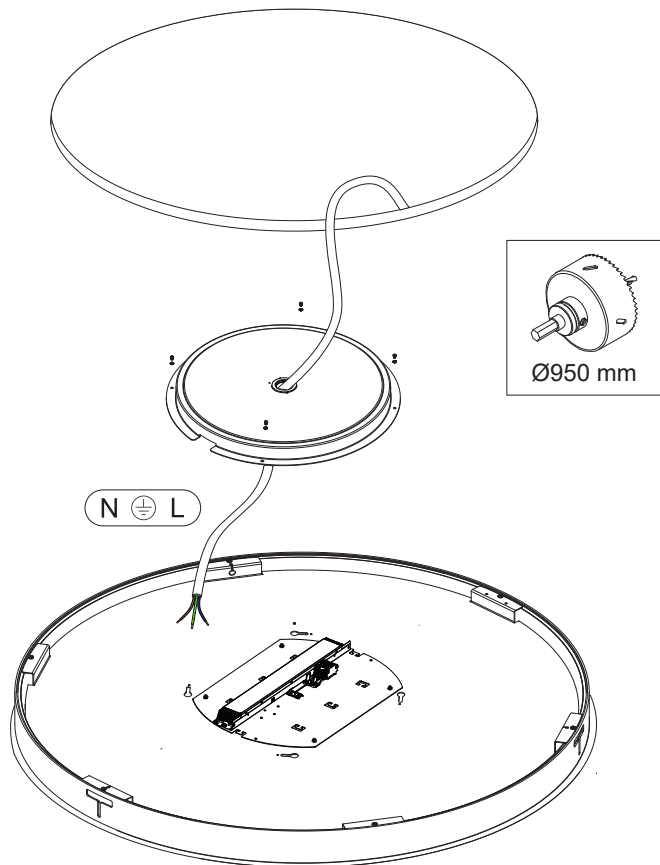

Flat moon 970 recessed LED Dali/PD

132833XX_132834XX_132835XX

Scan for installation video or go to supermodular.com/en/flat-moon/

Replace protective shield when broken. The luminaire shall only be used complete with its protective shield. Reference number: 1012136
 The light source contained in this luminaire shall only be replaced by the manufacturer or his service agent or a similar qualified person

CAN BE USED WITH
 13289400 FlatMn prismatic diffuser 950/970
 13289500 FlatMn ice prismatic diffuser 950/970