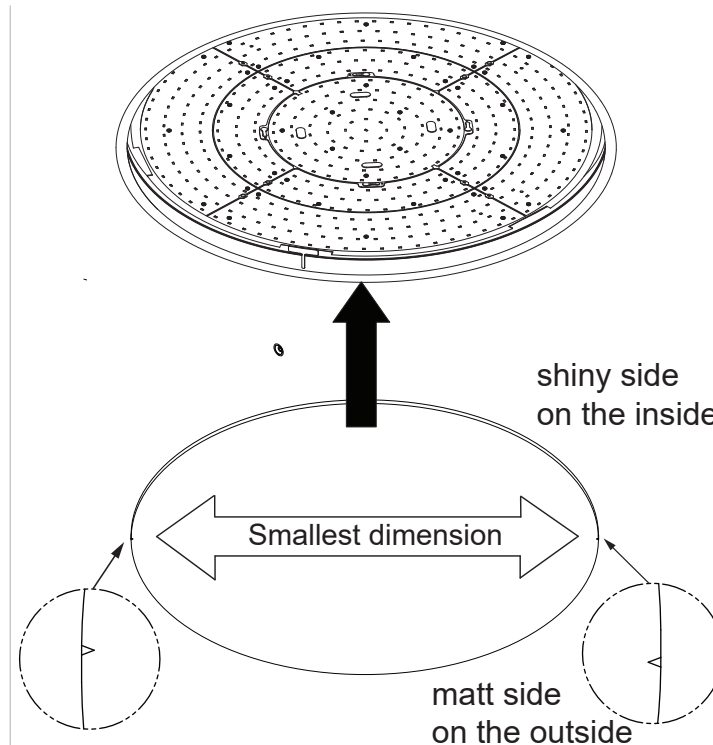

Flat moon 970 recessed LED Dali/PD

132833XX_132834XX_132835XX

Scan for installation video or go to supermodular.com/en/flat-moon/

Replace protective shield when broken. The luminaire shall only be used complete with its protective shield. Reference number: 1012136
 The light source contained in this luminaire shall only be replaced by the manufacturer or his service agent or a similar qualified person