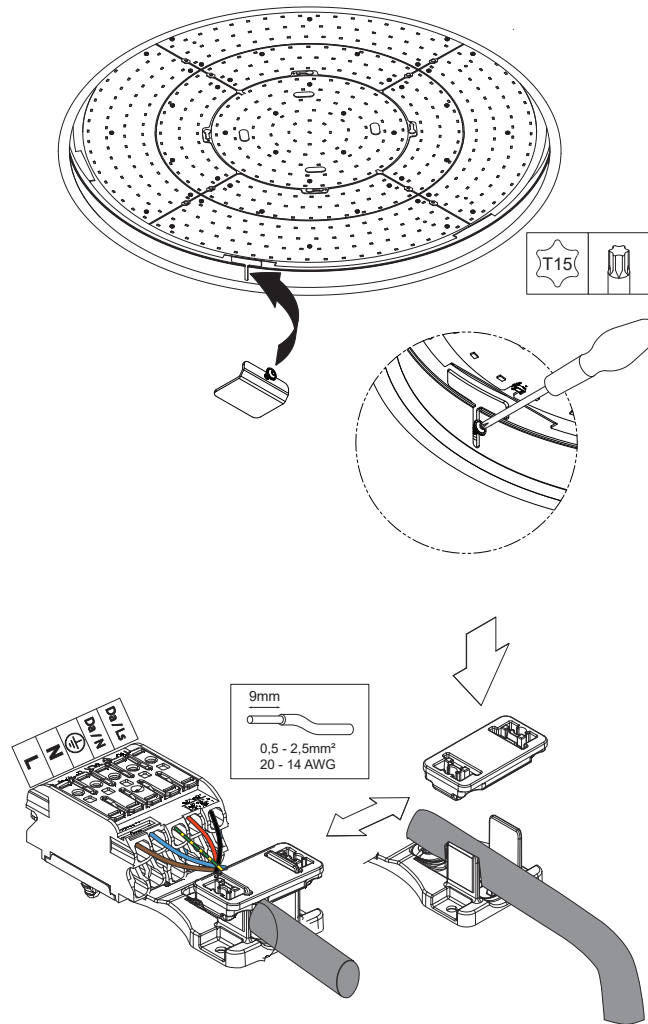

Flat moon 970 recessed LED Dali/PD

132833XX_132834XX_132835XX

Scan for installation video or go to supermodular.com/en/flat-moon/

Replace protective shield when broken. The luminaire shall only be used complete with its protective shield. Reference number: 1012136
 The light source contained in this luminaire shall only be replaced by the manufacturer or his service agent or a similar qualified person

CAN BE USED WITH
 13289400 FlatMn prismatic diffuser 950/970
 13289500 FlatMn ice prismatic diffuser 950/970