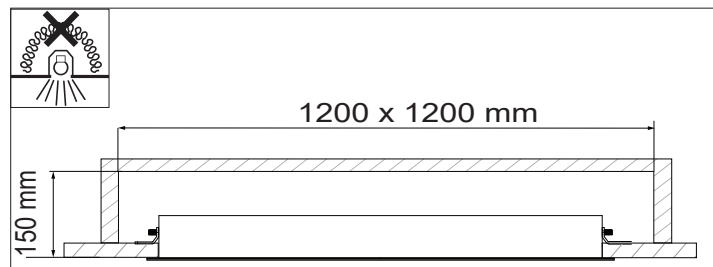

Flat moon 970 recessed LED Dali/PD

132833XX_132834XX_132835XX

Scan for installation video or go to supermodular.com/en/flat-moon/

Replace protective shield when broken. The luminaire shall only be used complete with its protective shield. Reference number: 1012136
 The light source contained in this luminaire shall only be replaced by the manufacturer or his service agent or a similar qualified person