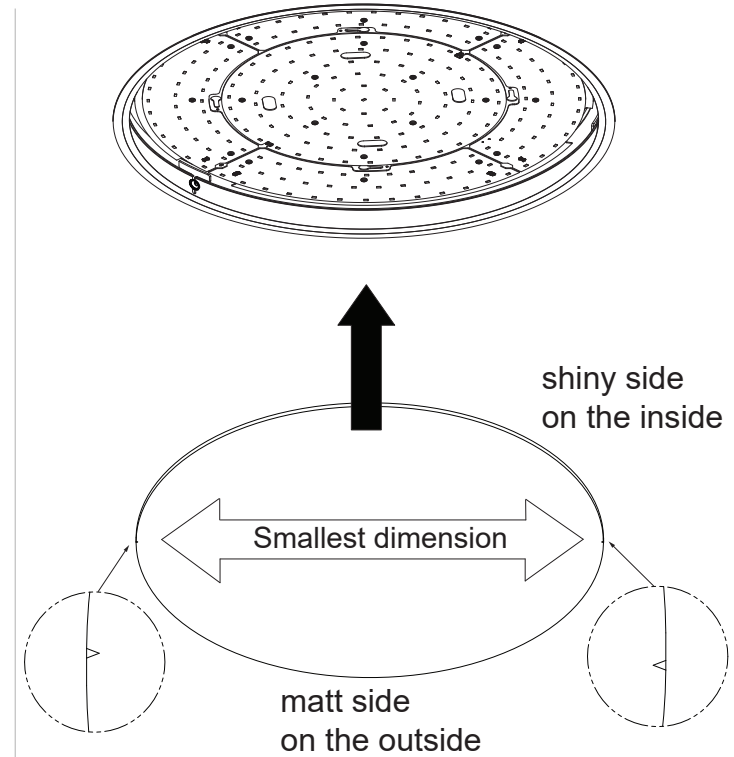

Flat moon 670 recessed LED Dali /PD

132823XX_132824XX_132825XX

Scan for installation video or go to supermodular.com/en/flat-moon/

Replace protective shield when broken. The luminaire shall only be used complete with its protective shield. Reference number: 1012135

CAN BE USED WITH
13289200 FlatMn prismatic diffuser 650/670
13289300 FlatMn ice prismatic diffuser 650/670