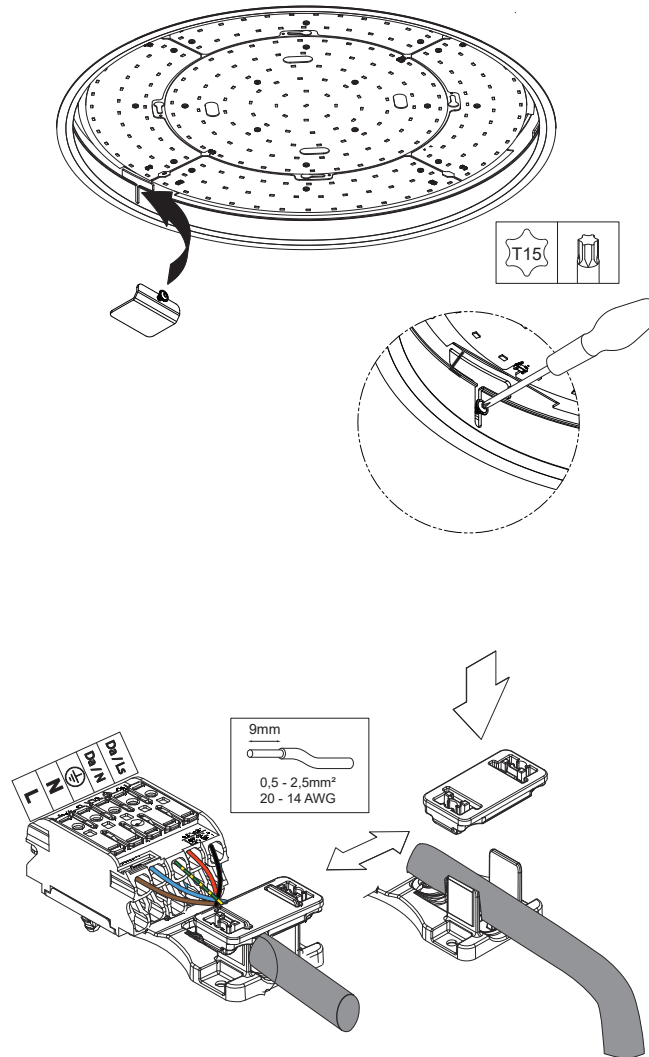

Flat moon 670 recessed LED Dali /PD

132823XX_132824XX_132825XX

Scan for installation video or go to supermodular.com/en/flat-moon/

Replace protective shield when broken. The luminaire shall only be used complete with its protective shield. Reference number: 1012135

CAN BE USED WITH
13289200 FlatMn prismatic diffuser 650/670
13289300 FlatMn ice prismatic diffuser 650/670