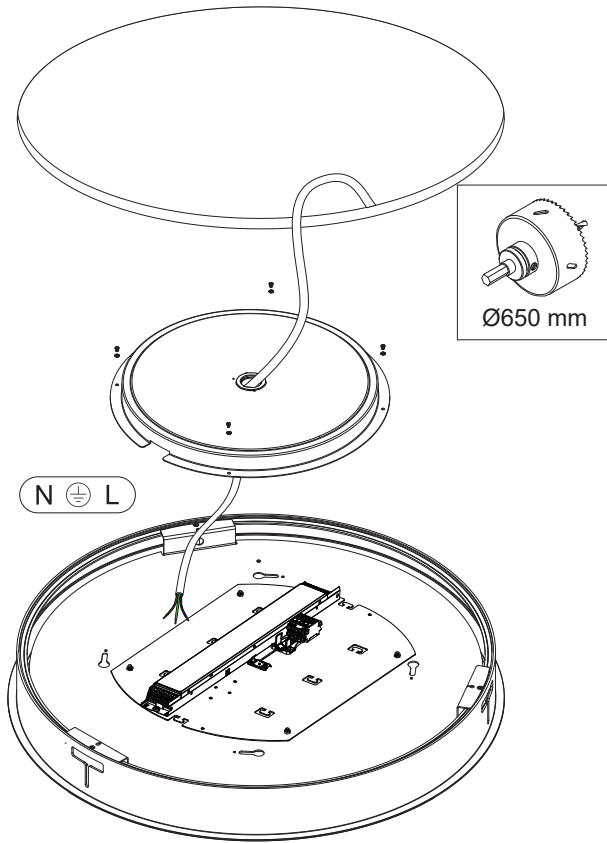

Flat moon 670 recessed LED Dali /PD

132823XX_132824XX_132825XX

Scan for installation video or go to supermodular.com/en/flat-moon/

Replace protective shield when broken. The luminaire shall only be used complete with its protective shield. Reference number: 1012135

CAN BE USED WITH
13289200 FlatMn prismatic diffuser 650/670
13289300 FlatMn ice prismatic diffuser 650/670