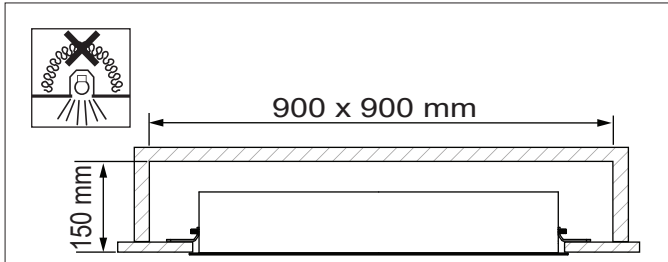

Flat moon 670 recessed LED Dali /PD

132823XX_132824XX_132825XX

Scan for installation video or go to supermodular.com/en/flat-moon/

Replace protective shield when broken. The luminaire shall only be used complete with its protective shield. Reference number: 1012135

CAN BE USED WITH
13289200 FlatMn prismatic diffuser 650/670
13289300 FlatMn ice prismatic diffuser 650/670