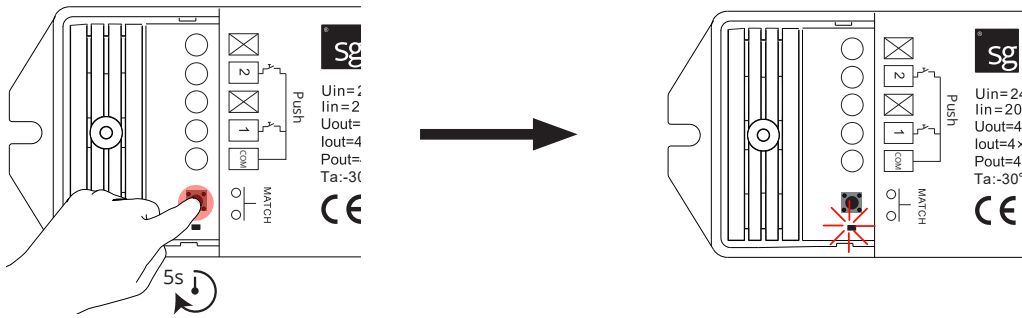

Match with SG RGBW Controller

Delete

CR2032