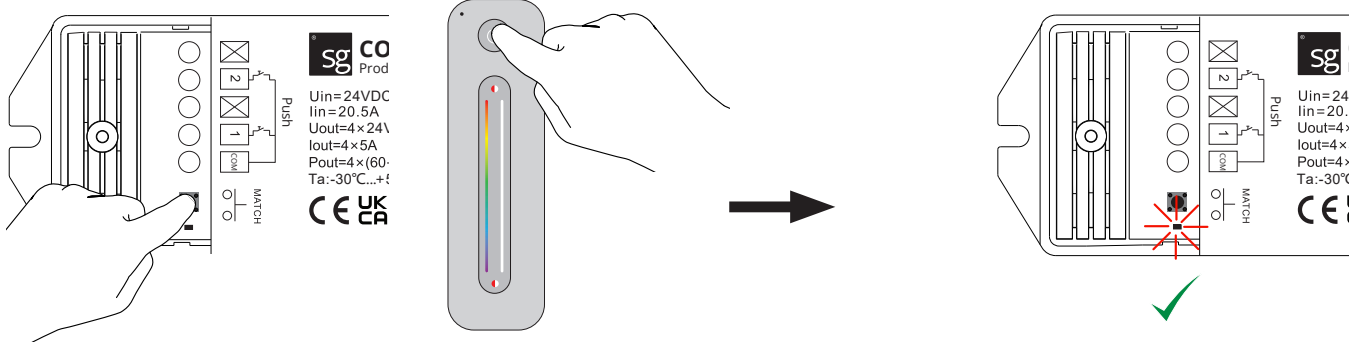

Match with SG RGBW Controller

Delete

CR2032