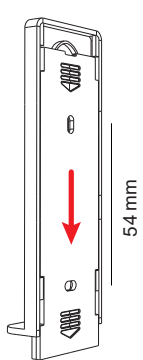

Match with SG RGBW Controller

Delete

CR2032