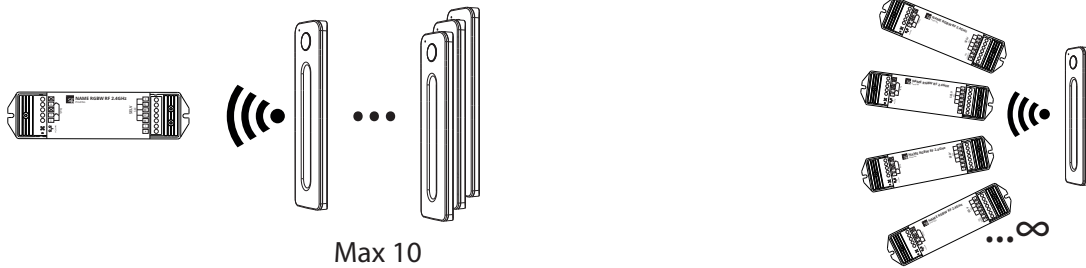

Match with SG RGBW Controller

Delete

CR2032