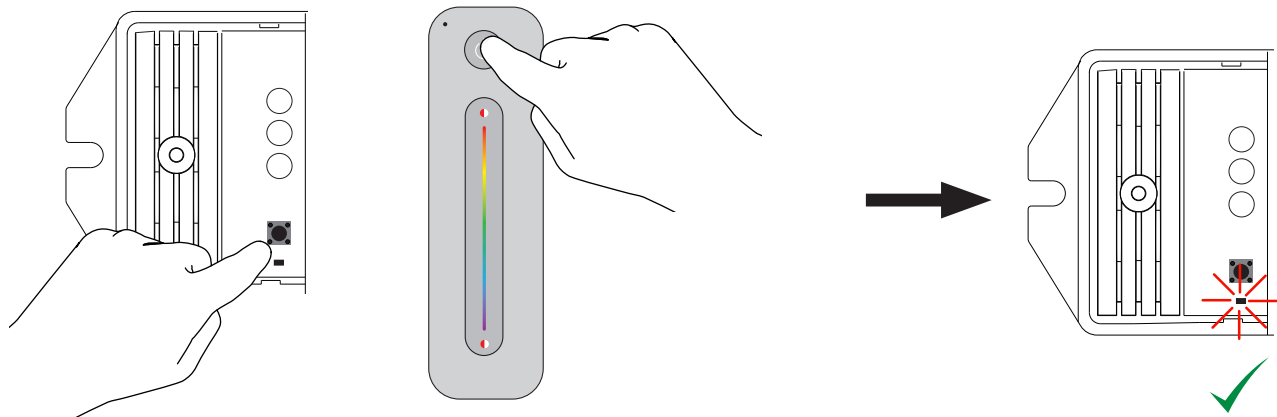

Push switch 2

Push switch 1

Push switch common

Match key

LED indicator

Match with RF RGB Remote Control

NORWAY
SG Armaturen AS

Skytterheia 25
N-4790 Lillesand