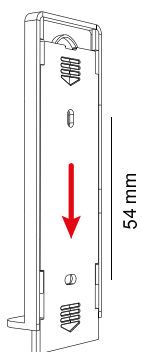

Match with SG RGB Controller

Delete

CR2032