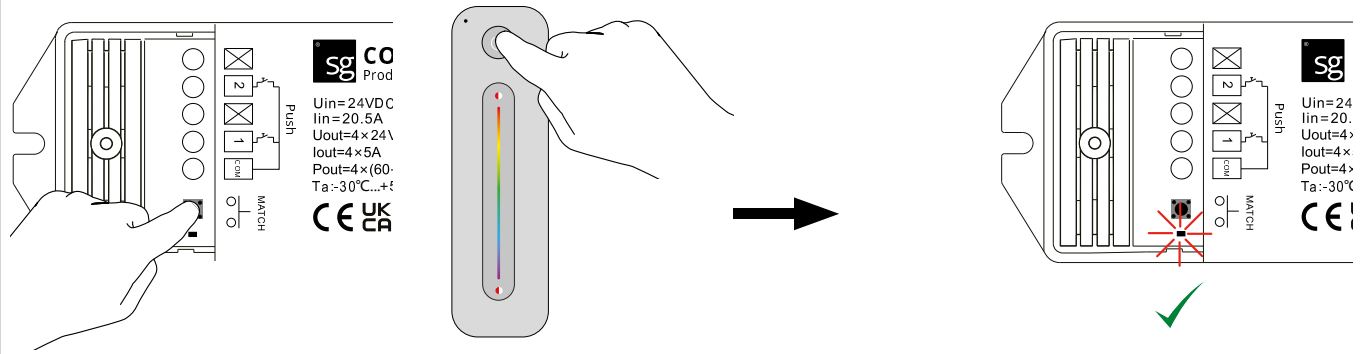

Match with SG RGB Controller