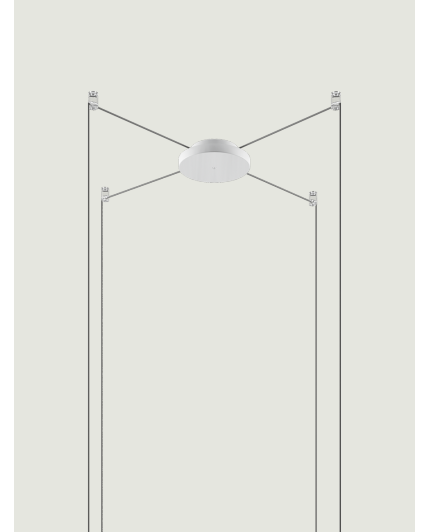

Radial System

Model Up to 4 Lights Radial

Lodes's radial system is an innovative structure which allows to manage different individual suspension cables separately starting from one canopy. This system is, therefore, useful for building multiple ceiling or wall compositions with an unusual shape or to increase the potential of a single wall or ceiling light point. It also allows to efficiently and elegantly illuminate irregular ceilings or with beams.

Up to 4 Lights Radial

Structure: Metal

Matte White – 9010

Matte Black – 9005

Code

R10L04 1000

R10L04 2000

Net weight: 0.35 kg

Parcels: 1

CE

IP20

Options of Radial System

Up to 12 Lights Radial

Up to 28 Lights Radial

Swag Kit for Radial Canopy