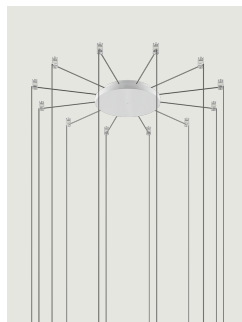

Radial System

Model Up to 4 Lights Radial

Lodes's radial system is an innovative structure which allows to manage different individual suspension cables separately starting from one canopy. This system is, therefore, useful for building multiple ceiling or wall compositions with an unusual shape or to increase the potential of a single wall or ceiling light point. It also allows to efficiently and elegantly illuminate irregular ceilings or with beams.

Up to 4 Lights Radial

Structure: Metal

Matte White – 9010

Matte Black – 9005

Code

R10L04 1000

R10L04 2000

Net weight: 0.35 kg

Parcels: 1

CE

IP20

Options of Radial System

Up to 12 Lights Radial

Up to 28 Lights Radial

Swag Kit for Radial Canopy