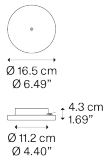

Up to 4 Lights Radial

Structure: Metal

Matte White – 9010

Matte Black – 9005

Code

R10L04 1000

R10L04 2000

Net weight: 0.35 kg