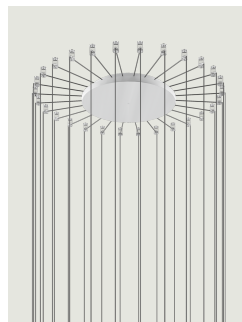

Radial System

Model Up to 4 Lights Radial

Lodes's radial system is an innovative structure which allows to manage different individual suspension cables separately starting from one canopy. This system is, therefore, useful for building multiple ceiling or wall compositions with an unusual shape or to increase the potential of a single wall or ceiling light point. It also allows to efficiently and elegantly illuminate irregular ceilings or with beams.

Up to 4 Lights Radial

Structure: Metal

Matte White – 9010

Matte Black – 9005

Code

R10L04 1000

R10L04 2000

Net weight: 0.35 kg

Parcels: 1

CE

IP20

Options of Radial System

Up to 12 Lights Radial

Up to 28 Lights Radial

Swag Kit for Radial Canopy