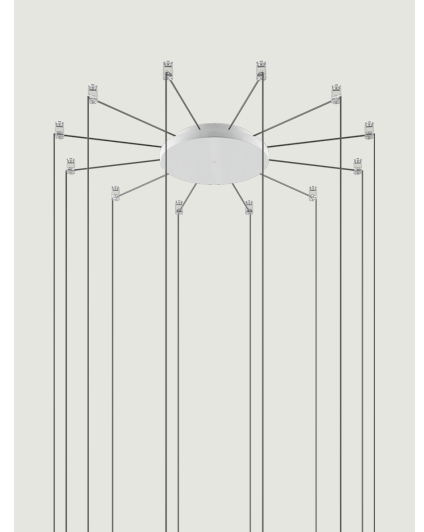

Radial System

Model Up to 12 Lights Radial

Lodes's radial system is an innovative structure which allows to manage different individual suspension cables separately starting from one canopy. This system is, therefore, useful for building multiple ceiling or wall compositions with an unusual shape or to increase the potential of a single wall or ceiling light point. It also allows to efficiently and elegantly illuminate irregular ceilings or with beams.

Up to 12 Lights Radial

Structure: Metal

● Matte White – 9010

● Matte Black – 9005

Code

R10L12 1000

R10L12 2000

Net weight: 1.05 kg

Parcels: 1

IP20

Options of Radial System

Up to 4 Lights Radial

Up to 28 Lights Radial

Swag Kit for Radial Canopy