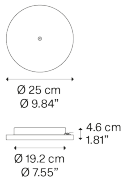

Up to 12 Lights Radial

Structure: Metal

● Matte White – 9010

● Matte Black – 9005

Code

R10L12 1000

R10L12 2000

Net weight: 1.05 kg