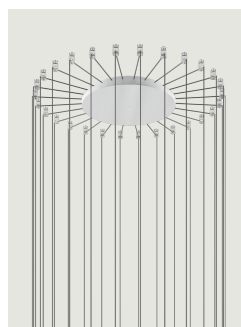

Radial System

Model Up to 12 Lights Radial

Lodes's radial system is an innovative structure which allows to manage different individual suspension cables separately starting from one canopy. This system is, therefore, useful for building multiple ceiling or wall compositions with an unusual shape or to increase the potential of a single wall or ceiling light point. It also allows to efficiently and elegantly illuminate irregular ceilings or with beams.

Up to 12 Lights Radial

Structure: Metal

● Matte White – 9010

● Matte Black – 9005

Code

R10L12 1000

R10L12 2000

Net weight: 1.05 kg

Parcels: 1

IP20

Options of Radial System

Up to 4 Lights Radial

Up to 28 Lights Radial

Swag Kit for Radial Canopy