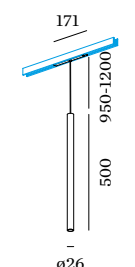

5.0

LED COB 8W | 48V | DALI dim
aluminium powder coated or
aluminium powder coated brushed
PC adapter

IP20 33° SDCM2 L80|50K 0.23kg

CODE	
	179365W_
	179365L_
	179365M_
	179365B_

LIGHT COLOUR	LUMEN|CRI	CODE
2700K	490|>90	3
3000K	520|>90	5

white luminaires with white cable and white adapter | other luminaires with black cable and black adapter | alternative colour combinations on request