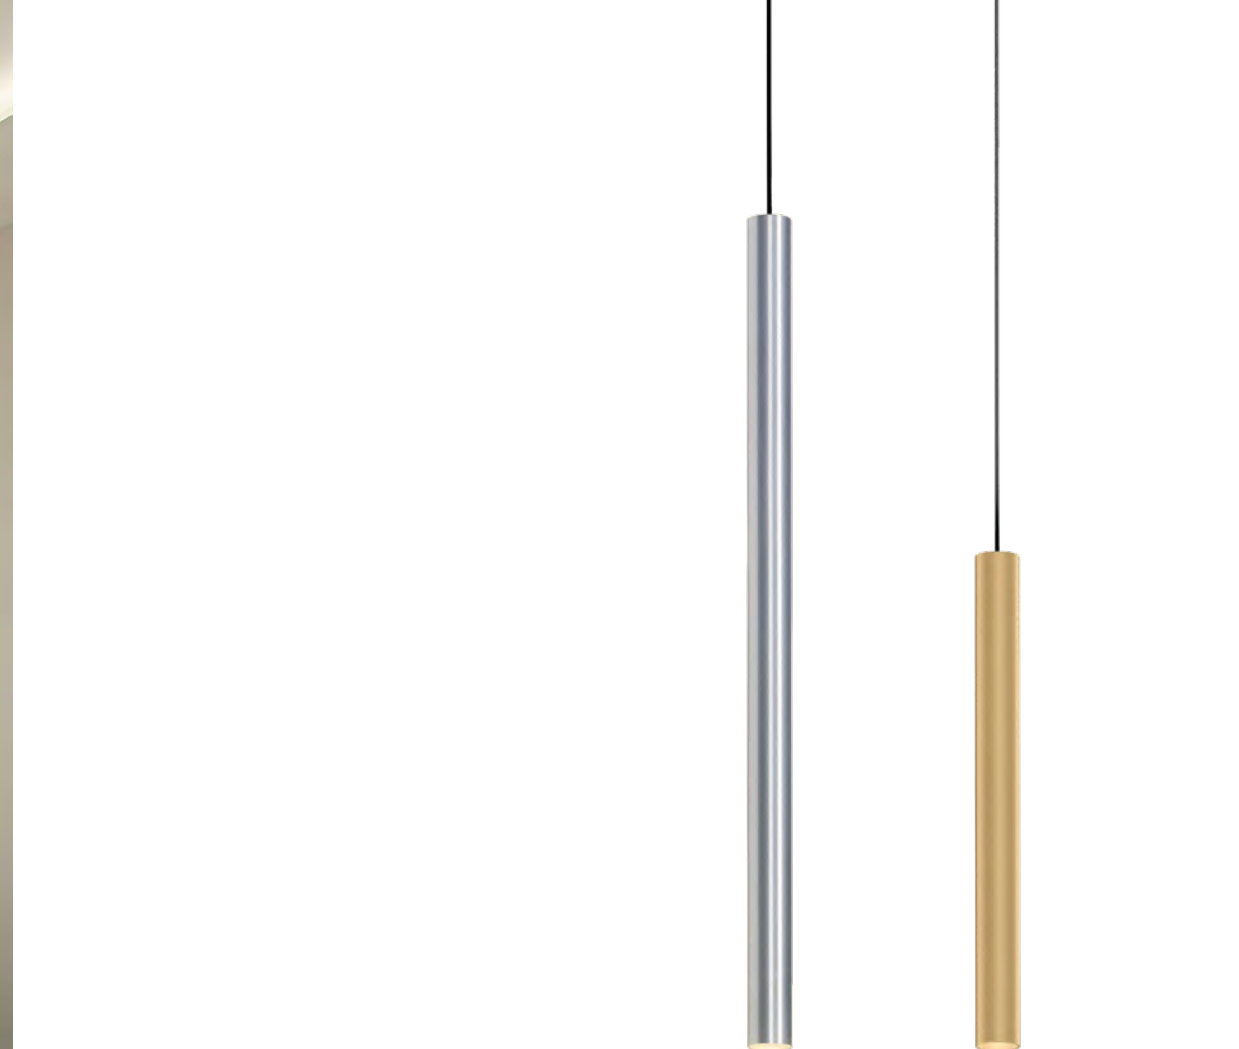

MATCH on STREX

48V SYSTEM

3.0

LED COB 8W | 48V | DALI dim
aluminium powder coated or
aluminium powder coated brushed
PC adapter

IP20 33° SDCM2 L80|50K 0.18kg

CODE	
	179265W_
	179265L_
	179265M_
	179265B_

LIGHT COLOUR	LUMEN|CRI	CODE
2700K	490|>90	3
3000K	520|>90	5

5.0

LED COB 8W | 48V | DALI dim
aluminium powder coated or
aluminium powder coated brushed
PC adapter

IP20 33° SDCM2 L80|50K 0.23kg

CODE	
	179365W_
	179365L_
	179365M_
	179365B_

LIGHT COLOUR	LUMEN|CRI	CODE
2700K	490|>90	3
3000K	520|>90	5

white luminaires with white cable and white adapter | other luminaires with black cable and black adapter | alternative colour combinations on request