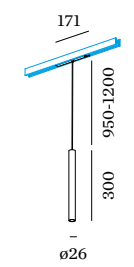

MATCH on STREX

48V SYSTEM

3.0

LED COB 8W | 48V | DALI dim
aluminium powder coated or
aluminium powder coated brushed
PC adapter

IP20 33° SDCM2 L80|50K 0.18kg

CODE	
	179265W_
	179265L_
	179265M_
	179265B_

LIGHT COLOUR	LUMEN|CRI	CODE
2700K	490|>90	3
3000K	520|>90	5