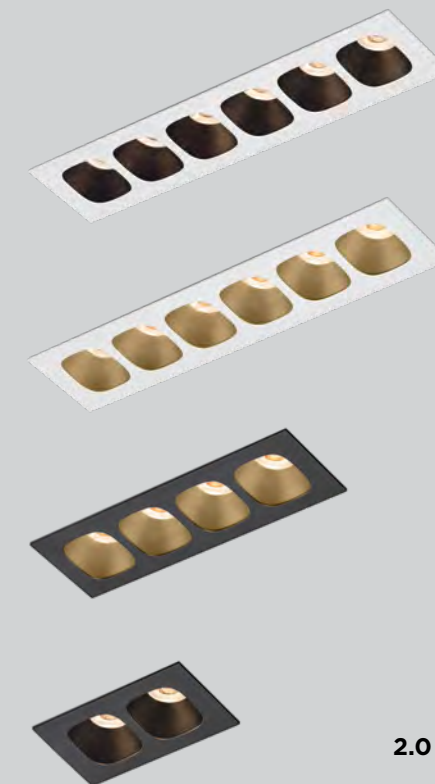

PIRRO petit

CEILING RECESSED

175

2.0

LED COB 5W | 350mA | 12V
excl. driver
aluminium powder coated

IP20 28° SDCM3 L80|50K 0.10kg

wire springs 60x33 60 4-25

CODE	
	129151E_
	129151WM_
	129151CH_
	129151B_

LIGHT COLOUR	LUMEN CRI	CODE
2700K	2x170 >90	3
3000K	2x190 >90	5

ALWAYS USE

driver | 350mA

	CODE
4.5W dim	90223101

more options and specs on page 738

4.0

LED COB 10W | 350mA | 24V
excl. driver
aluminium powder coated

IP20 28° SDCM3 L80|50K 0.17kg

wire springs 113x33 60 4-25

CODE	
	129251E_
	129251WM_
	129251CH_
	129251B_

LIGHT COLOUR	LUMEN CRI	CODE
2700K	4x170 >90	3
3000K	4x190 >90	5

ALWAYS USE

driver | 350mA

	CODE
10W dim	90223402

LIGHT COLOUR	LUMEN CRI	CODE
2700K	6x170 >90	3
3000K	6x190 >90	5

ALWAYS USE

driver | 350mA

	CODE
15W dim	90223403

more options and specs on page 738