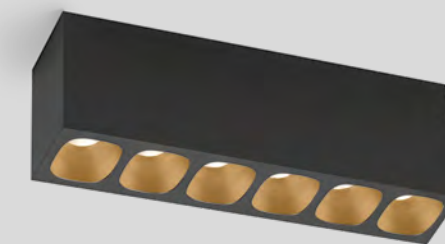

PIRRO petit

CEILING SURFACE

75

6.0

LED COB 14W | phase-cut dim
220-240VAC | 50-60Hz | incl. driver
aluminium powder coated

IP20 \angle 28° SDCM3 L80/50K 0.21kg

12.0

LED COB 28W | phase-cut dim
220-240VAC | 50-60Hz | incl. driver
aluminium powder coated

IP20 \angle 28° SDCM3 L80/50K 0.38kg

CODE	
	129854E_
	129854WM_
	129854CH_
	129854B_

LIGHT COLOUR	LUMEN CRI	CODE
2700K	6x170 >90	3
3000K	6x190 >90	5

CODE	
	129954E_
	129954WM_
	129954CH_
	129954B_

LIGHT COLOUR	LUMEN CRI	CODE
2700K	12x170 >90	3
3000K	12x190 >90	5