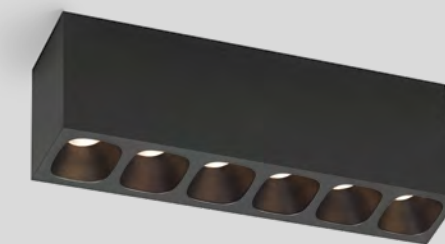

PIRRO petit

CEILING SURFACE

75

6.0

LED COB 14W | phase-cut dim
220-240VAC | 50-60Hz | incl. driver
aluminium powder coated

IP20 \angle 28° SDCM3 L80/50K 0.21kg

12.0

LED COB 28W | phase-cut dim
220-240VAC | 50-60Hz | incl. driver
aluminium powder coated

IP20 \angle 28° SDCM3 L80/50K 0.38kg

CODE	
	129854E_
	129854WM_
	129854CH_
	129854B_

LIGHT COLOUR	LUMEN CRI	CODE
2700K	6x170 >90	3
3000K	6x190 >90	5

CODE	
	129954E_
	129954WM_
	129954CH_
	129954B_

LIGHT COLOUR	LUMEN CRI	CODE
2700K	12x170 >90	3
3000K	12x190 >90	5