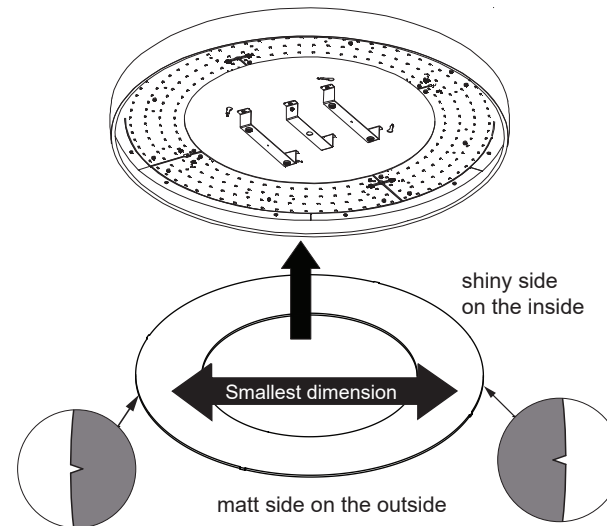

Flat moon Eclips 950 suspension Down LED Dali/PD GI

133733XX_133734XX_133735XX

Scan for installation video or go to supermodular.com/en/flat-moon/

Be careful not to damage the LEDs when inserting the diffuser

	If the external flexible cable or cord of this luminaire is damaged, it shall be exclusively replaced by the manufacturer or his service agent or a similar qualified person in order to avoid hazard
	Replace protective shield when broken. The luminaire shall only be used complete with its protective shield. Reference number: 1013059
	The light source contained in this luminaire shall only be replaced by the manufacturer or his service agent or a similar qualified person