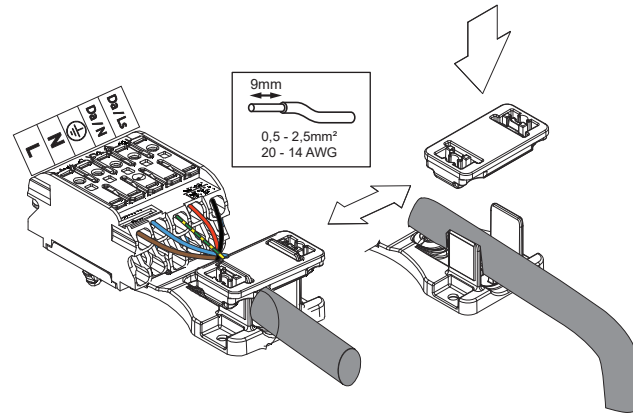

Flat moon Eclips 950 suspension Down LED Dali/PD GI

133733XX_133734XX_133735XX

Scan for installation video or go to supermodular.com/en/flat-moon/

Be careful not to damage the LEDs when inserting the diffuser

	If the external flexible cable or cord of this luminaire is damaged, it shall be exclusively replaced by the manufacturer or his service agent or a similar qualified person in order to avoid hazard
	Replace protective shield when broken. The luminaire shall only be used complete with its protective shield. Reference number: 1013059
	The light source contained in this luminaire shall only be replaced by the manufacturer or his service agent or a similar qualified person