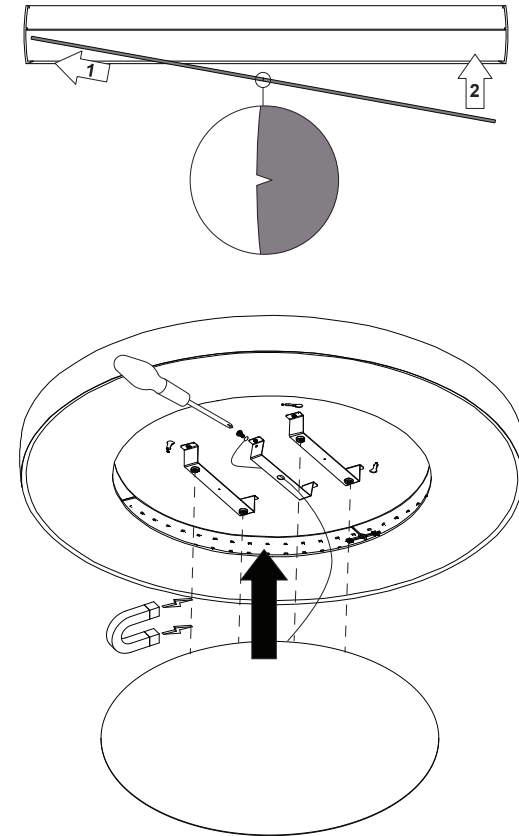

Flat moon Eclips 950 suspension Down LED Dali/PD GI

133733XX_133734XX_133735XX

Scan for installation video or go to supermodular.com/en/flat-moon/

Be careful not to damage the LEDs when inserting the diffuser

	If the external flexible cable or cord of this luminaire is damaged, it shall be exclusively replaced by the manufacturer or his service agent or a similar qualified person in order to avoid hazard
	Replace protective shield when broken. The luminaire shall only be used complete with its protective shield. Reference number: 1013059
	The light source contained in this luminaire shall only be replaced by the manufacturer or his service agent or a similar qualified person