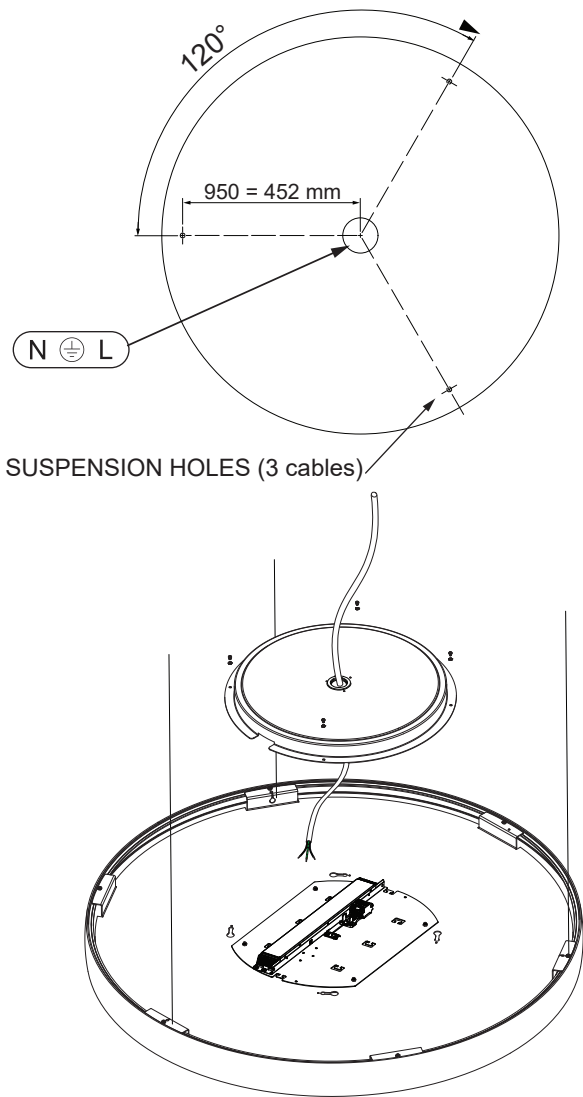

Flat moon Eclips 950 suspension Down LED Dali/PD GI

133733XX_133734XX_133735XX

Scan for installation video or go to supermodular.com/en/flat-moon/

Be careful not to damage the LEDs when inserting the diffuser

	If the external flexible cable or cord of this luminaire is damaged, it shall be exclusively replaced by the manufacturer or his service agent or a similar qualified person in order to avoid hazard
	Replace protective shield when broken. The luminaire shall only be used complete with its protective shield. Reference number: 1013059
	The light source contained in this luminaire shall only be replaced by the manufacturer or his service agent or a similar qualified person