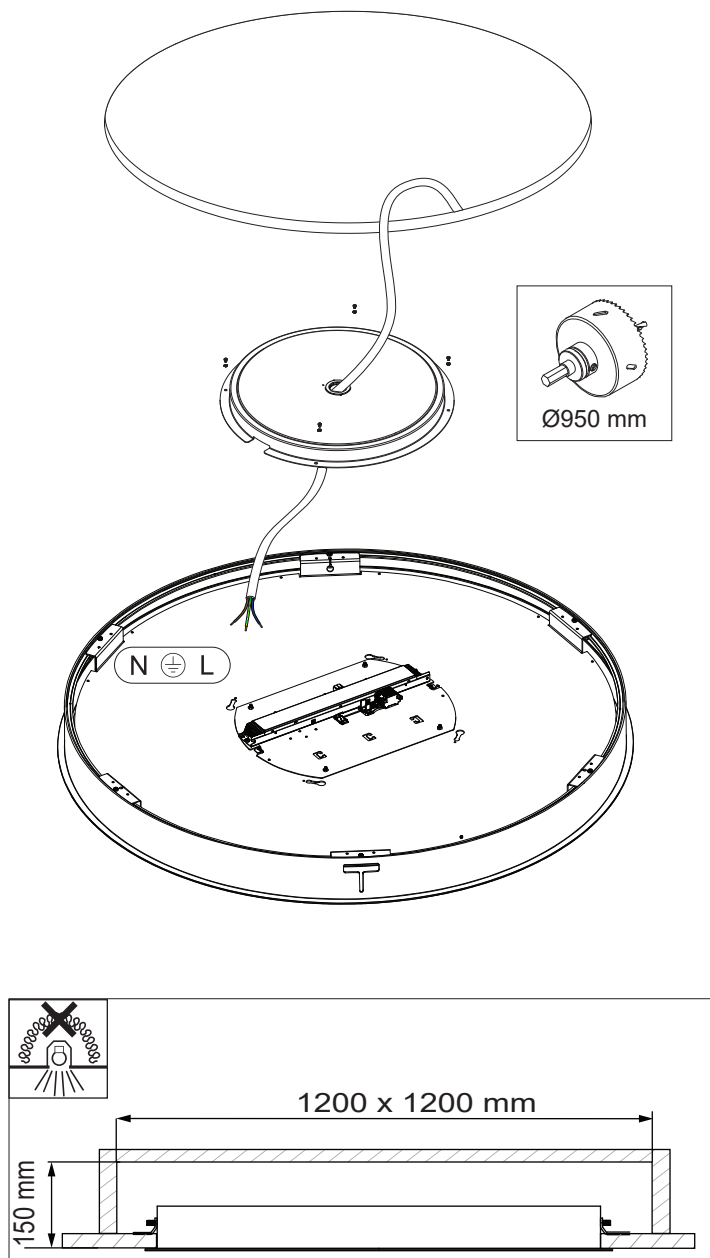

Flat moon eclips 970 recessed LED Dali/PD

133833XX_133834XX_133835XX

Scan for installation video or go to supermodular.com/en/flat-moon/

Replace protective shield when broken.
The luminaire shall only be used complete with its protective shield.
Reference number: 1013059