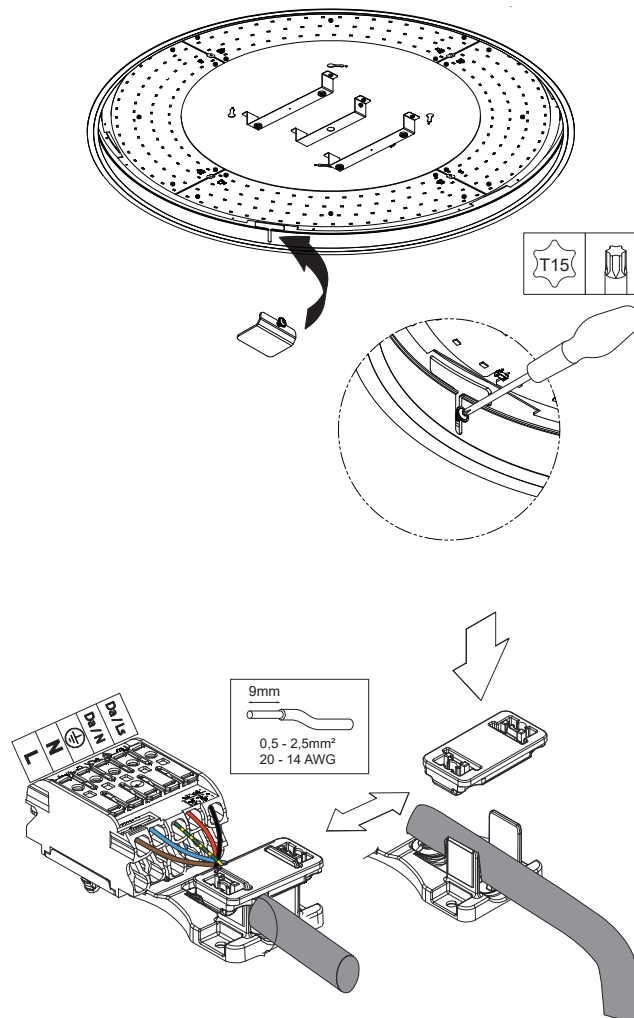

Flat moon eclips 970 recessed LED Dali/PD

133833XX_133834XX_133835XX

Scan for installation video or go to supermodular.com/en/flat-moon/

Replace protective shield when broken.
The luminaire shall only be used complete with its protective shield.
Reference number: 1013059