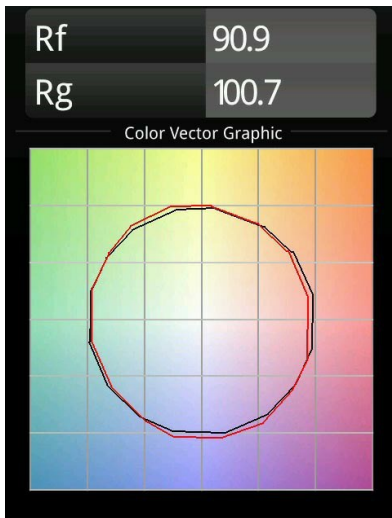

TM30 & CRI Diagrammen