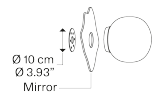

Volum,  
Design by Snøhetta

Model Volum mirror 22

Volum is an exclusive series of glass lamps that are poetically simple yet complex in their technical execution. The four blown glass globes with glossy white finish come in different sizes measuring 14, 22, 29 and 42 cm in diameter. Thanks to their inherently distinct shapes, they intuitively complement one another to form unique compositions.

Volum mirror 22

Light source

E27 LED  
1 x 25 W  
Ø max 5 cm – 1.96"  
W / L max 12.5 cm – 4.92"

Bulb not included

Structure: Silicone

Translucent

Diffuser: Blown glass

Polished White