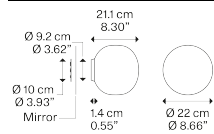

Volum,  
Design by Snøhetta

Model Volum mirror 22

Volum is an exclusive series of glass lamps that are poetically simple yet complex in their technical execution. The four blown glass globes with glossy white finish come in different sizes measuring 14, 22, 29 and 42 cm in diameter. Thanks to their inherently distinct shapes, they intuitively complement one another to form unique compositions.

Volum mirror 22

Light source

E27 LED  
1 x 25 W  
Ø max 5 cm – 1.96"  
W / L max 12.5 cm – 4.92"

Bulb not included

Structure: Silicone

Translucent

Diffuser: Blown glass

Polished White

Code

18742 120S

Net weight: 1.15 kg

Parcels: 2

IP54

Energy Saving

Dim Triac

Options of Volum