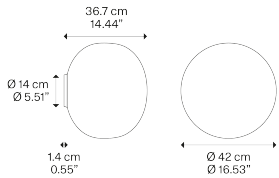

Volum,
Design by Snøhetta

Model Volum 42

Volum is an exclusive series of glass lamps that are poetically simple yet complex in their technical execution. The four blown glass globes with glossy white finish come in different sizes measuring 14, 22, 29 and 42 cm in diameter. Thanks to their inherently distinct shapes, they intuitively complement one another to form unique compositions.

Volum 42

Light source

E27 LED
1 x 25 W
Ø max 8.5 cm – 3.34"

Bulb not included

Structure: Silicone

Translucent

Diffuser: Blown glass

Polished White

Code

18744 1200

Net weight: 3.39 kg

Parcels: 2

IP54

Energy Saving

Dim Triac

Options of Volum