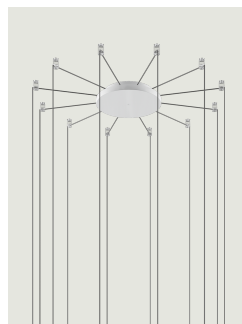

Radial System

Model Up to 28 Lights Radial

Lodes's radial system is an innovative structure which allows to manage different individual suspension cables separately starting from one canopy. This system is, therefore, useful for building multiple ceiling or wall compositions with an unusual shape or to increase the potential of a single wall or ceiling light point. It also allows to efficiently and elegantly illuminate irregular ceilings or with beams.

Up to 28 Lights Radial

Structure: Metal

● Matte White – 9010

● Matte Black – 9005

Code

R10L28 1000

R10L28 2000

Net weight: 3.35 kg

Parcels: 1

IP20

Options of Radial System

Up to 4 Lights Radial

Up to 12 Lights Radial

Swag Kit for Radial Canopy