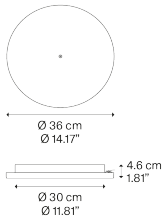

Up to 28 Lights Radial

Structure: Metal

● Matte White – 9010

● Matte Black – 9005

Code

R10L28 1000

R10L28 2000

Net weight: 3.35 kg