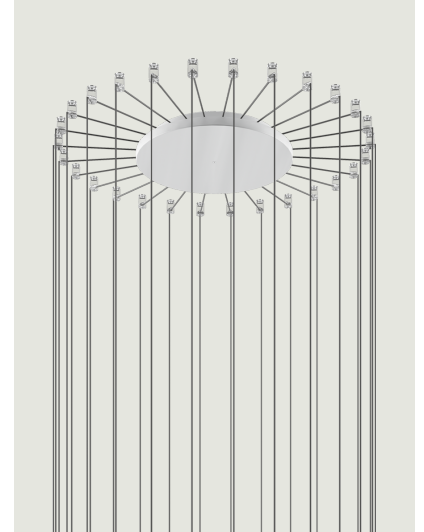

Radial System

Model Up to 28 Lights Radial

Lodes's radial system is an innovative structure which allows to manage different individual suspension cables separately starting from one canopy. This system is, therefore, useful for building multiple ceiling or wall compositions with an unusual shape or to increase the potential of a single wall or ceiling light point. It also allows to efficiently and elegantly illuminate irregular ceilings or with beams.

Up to 28 Lights Radial

Structure: Metal

● Matte White – 9010

● Matte Black – 9005

Code

R10L28 1000

R10L28 2000

Net weight: 3.35 kg

Parcels: 1

IP20

Options of Radial System

Up to 4 Lights Radial

Up to 12 Lights Radial

Swag Kit for Radial Canopy