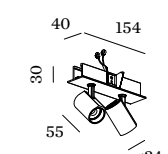

CODE
176461W_
176461Q_
176461K_
176461B_

LIGHT COLOUR	LUMEN CRI	CODE
2700K	470 >90	3
3000K	500 >90	5

ALWAYS USE

driver | 350mA

CODE
10W dim 90223402
10W DALI 90243401

more options and specs on page 736

2.0

2x LED COB 6W | 700mA | 17V
excl. driver
aluminium powder coated