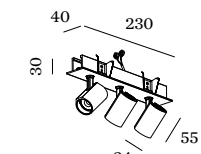

OPTIONAL

honeycomb louver

CODE 90051131

more options and specs on page 736

1.1

LED COB 6W | 350mA | 17V
excl. driver
aluminium powder coated

IP20 0°-90°/350° A 31° SDCM2 L70|55K 0.13kg

blade springs 32x66 85 min. 4

CODE
176461W_
176461Q_
176461K_
176461B_

LIGHT COLOUR	LUMEN|CRI	CODE
2700K	470|>90	3
3000K	500|>90	5

ALWAYS USE

driver | 350mA

CODE
10W dim 90223402
10W DALI 90243401

more options and specs on page 736

2.0

2x LED COB 6W | 700mA | 17V
excl. driver
aluminium powder coated

IP20 0°-90°/350° A 31° SDCM2 L70|55K 0.26kg

blade springs 32x145 60 min. 4

CODE
176261W_
176261Q_
176261K_
176261B_

LIGHT COLOUR	LUMEN|CRI	CODE
2700K	2x470|>90	3
3000K	2x500|>90	5

ALWAYS USE

driver | 700mA | only 1x needed

CODE
15W dim 90225502
28W DALI 90245801

more options and specs on page 739

3.0

3x LED COB 6W | 700mA | 26V
excl. driver
aluminium powder coated

IP20 0°-90°/350° A 31° SDCM2 L70|55K 0.39kg

blade springs 32x221 60 min. 4

CODE
176361W_
176361Q_
176361K_
176361B_

LIGHT COLOUR	LUMEN|CRI	CODE
2700K	3x470|>90	3
3000K	3x500|>90	5

ALWAYS USE

driver | 700mA | only 1x needed

CODE
20W dim 90225604
28W DALI 90245801

more options and specs on page 739

CENO
CEILING RECESSED