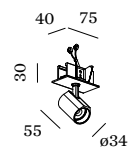

OPTIONAL

honeycomb louver

CODE 90051131

more options and specs on page 736

1.1

LED COB 6W | 350mA | 17V
excl. driver
aluminium powder coated

IP20 0°-90°/350° A 31° SDCM2 L70|55K 0.13kg

blade springs 32x66 85 min. 4

CODE
176461W_
176461Q_
176461K_
176461B_

LIGHT COLOUR	LUMEN CRI	CODE
2700K	470 >90	3
3000K	500 >90	5

ALWAYS USE

driver | 350mA

CODE
10W dim 90223402
10W DALI 90243401

more options and specs on page 736

2.0

2x LED COB 6W | 700mA | 17V
excl. driver
aluminium powder coated

IP20 0°-90°/350° A 31° SDCM2 L70|55K 0.26kg

blade springs 32x145 60 min. 4

CODE
176261W_
176261Q_
176261K_
176261B_

LIGHT COLOUR	LUMEN CRI	CODE
2700K	2x470 >90	3
3000K	2x500 >90	5

ALWAYS USE

driver | 700mA | only 1x needed