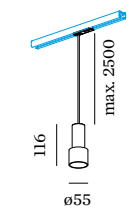

ODREY on track

1-PHASE

1.1

PAR16 max. 12W | GU10
100-240VAC | 50-60Hz
aluminium wet painted
incl. 1-phase Global® track adapter

⊕ IP20 0.29kg

CODE	
	187120WW0
	187120GG0
	187120BB0
	187120WG0
	187120BG0
	187120GB0

OPTIONAL

PAR16 6.5W | GU10 | phase-cut dim

CODE	
	2700K 437lm 901228B3
	3000K 457lm 901228B5

more options and specs on page 743

1.2

PAR16 max. 12W | GU10
100-240VAC | 50-60Hz
aluminium wet painted | shade
matching inner cover included
incl. 1-phase Global® track adapter

⊕ IP20 0.49kg

CODE	
	187220WW0
	187220GG0
	187220BB0
	187220WG0
	187220BG0
	187220GB0

OPTIONAL

PAR16 6.5W | GU10 | phase-cut dim

CODE	
	2700K 437lm 901228B3
	3000K 457lm 901228B5

more options and specs on page 743