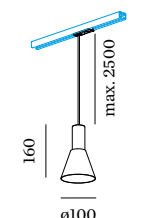

⊕ IP20 0.49kg

CODE	
	187220WW0
	187220GG0
	187220BB0
	187220WG0
	187220BG0
	187220GB0

OPTIONAL

PAR16 6.5W | GU10 | phase-cut dim

CODE	
	2700K 437lm 901228B3
	3000K 457lm 901228B5

more options and specs on page 743

1.3

PAR16 max. 12W | GU10
100-240VAC | 50-60Hz
aluminium wet painted
incl. 1-phase Global® track adapter

⊕ IP20 0.28kg

CODE	
	187320WW0
	187320GG0
	187320BB0
	187320WG0
	187320BG0
	187320GB0

OPTIONAL

PAR16 6.5W | GU10 | phase-cut dim