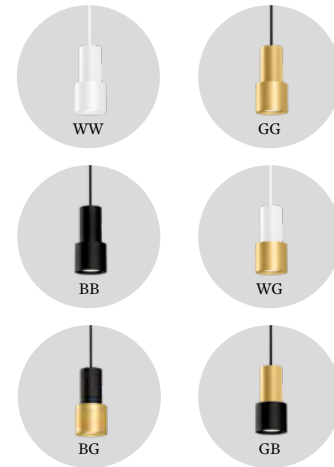

ODREY on track

1-PHASE

1.1

PAR16 max. 12W | GU10
100-240VAC | 50-60Hz
aluminium wet painted
incl. 1-phase Global® track adapter

⊕ IP20 0.29kg

CODE	
	187120WW0
	187120GG0
	187120BB0
	187120WG0
	187120BG0
	187120GB0

OPTIONAL

PAR16 6.5W | GU10 | phase-cut dim

CODE	
	2700K 437lm 901228B3
	3000K 457lm 901228B5

more options and specs on page 743

1.2

PAR16 max. 12W | GU10
100-240VAC | 50-60Hz
aluminium wet painted | shade
matching inner cover included
incl. 1-phase Global® track adapter