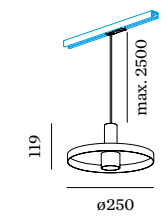

ODREY on track

1-PHASE

1.1

PAR16 max. 12W | GU10
100-240VAC | 50-60Hz
aluminium wet painted
incl. 1-phase Global® track adapter

⊕ IP20 0.29kg

CODE	
	187120WW0
	187120GG0
	187120BB0
	187120WG0
	187120BG0
	187120GB0

OPTIONAL

PAR16 6.5W | GU10 | phase-cut dim

CODE	
	2700K 437lm 901228B3
	3000K 457lm 901228B5

more options and specs on page 743

1.2

PAR16 max. 12W | GU10
100-240VAC | 50-60Hz
aluminium wet painted | shade
matching inner cover included
incl. 1-phase Global® track adapter

⊕ IP20 0.49kg

CODE	
	187220WW0
	187220GG0
	187220BB0
	187220WG0
	187220BG0
	187220GB0

OPTIONAL

PAR16 6.5W | GU10 | phase-cut dim

CODE	
	2700K 437lm 901228B3
	3000K 457lm 901228B5

more options and specs on page 743

1.3

PAR16 max. 12W | GU10
100-240VAC | 50-60Hz
aluminium wet painted
incl. 1-phase Global® track adapter

⊕ IP20 0.28kg

CODE	
	187320WW0
	187320GG0
	187320BB0
	187320WG0
	187320BG0
	187320GB0

OPTIONAL

PAR16 6.5W | GU10 | phase-cut dim