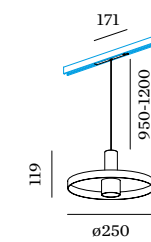

weverducre.com/odrey-collection

1.1

LED COB 8W | 48V | DALI dim
aluminium wet painted
PC adapter

IP20 32° SDCM2 L70|55K 0.28kg

CODE	
	187165WW_
	187165GG_
	187165BB_
	187165WG_
	187165BG_
	187165GB_

LIGHT COLOUR	LUMEN	CRI	CODE
2700K	485	>90	3
3000K	505	>90	5