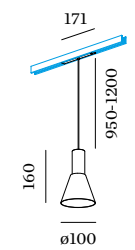

1.3

LED COB 8W | 48V | DALI dim
aluminium wet painted
PC adapter

IP20 32° SDCM2 L70|55K 0.27kg

CODE	
	187365WW_
	187365GG_
	187365BB_
	187365WG_
	187365BG_
	187365GB_

LIGHT COLOUR	LUMEN	CRI	CODE
2700K	485	>90	3
3000K	505	>90	5