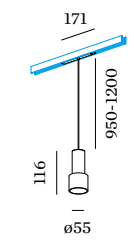

weverducre.com/odrey-collection

1.1

LED COB 8W | 48V | DALI dim
aluminium wet painted
PC adapter

IP20 32° SDCM2 L70|55K 0.28kg

CODE	
	187165WW_
	187165GG_
	187165BB_
	187165WG_
	187165BG_
	187165GB_

LIGHT COLOUR	LUMEN	CRI	CODE
2700K	485	>90	3
3000K	505	>90	5

1.2

LED COB 8W | 48V | DALI dim
aluminium wet painted | shade
matching inner cover included
PC adapter

IP20 32° SDCM2 L70|55K 0.48kg

CODE	
	187265WW_
	187265GG_
	187265BB_
	187265WG_
	187265BG_
	187265GB_