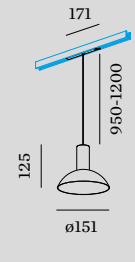

1.7

LED COB 8W | 48V | DALI dim
aluminium wet painted
PC adapter

IP20 32° SDCM2 L70|55K 0.34kg

		CODE	
		187765WW_	
		187765GG_	
		187765BB_	
		187765WG_	
		187765BG_	
		187765GB_	

LIGHT COLOUR	LUMEN	CRI	CODE
2700K	485	>90	3
3000K	505	>90	5

optional inner cover on page 755