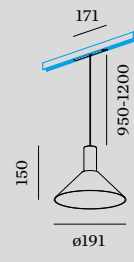

1.6

LED COB 8W | 48V | DALI dim
aluminium wet painted
PC adapter

IP20 32° SDCM2 L70|55K 0.38kg

		CODE	
		187665WW_	
		187665GG_	
		187665BB_	
		187665WG_	
		187665BG_	
		187665GB_	

LIGHT COLOUR	LUMEN	CRI	CODE
2700K	485	>90	3
3000K	505	>90	5

optional inner cover on page 755