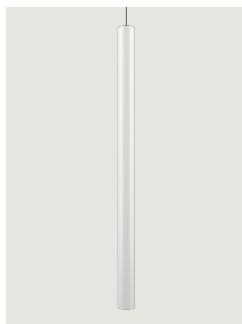

A-Tube,
Design by Studio Italia Design

Model A-Tube medium

A simple form that delivers the light to wherever it's needed, enhancing the space. Tubular and slim, A-Tube is a versatile lamp, available in different sizes and finishes, that can be fixed directly to the ceiling, suspended singularly, or used in cluster compositions to create impactful lighting effects.

A-Tube medium

Light source

GU10 Par 16
1 x max 40 W eco

or

GU10 Par 16 LED
1 x 10 W

W / L max 8.5 cm
W / L max 3.34"

Bulb not included

Structure: Metal

Matte White – 9010

Matte Black – 9005

Coppery Bronze

Code

09623 1000

09623 2000

09623 3500

Net weight: 1.42 kg

GU10 Par 16 LED
1 x 10 W

W / L max 8.5 cm
W / L max 3.34"

Options of A-Tube

A-Tube small

A-Tube large