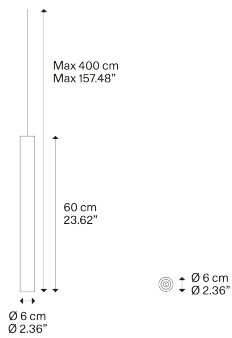

A-Tube,
Design by Studio Italia Design

Model A-Tube medium

A simple form that delivers the light to wherever it's needed, enhancing the space. Tubular and slim, A-Tube is a versatile lamp, available in different sizes and finishes, that can be fixed directly to the ceiling, suspended singularly, or used in cluster compositions to create impactful lighting effects.

A-Tube medium

Light source

GU10 Par 16
1 x max 40 W eco

or

GU10 Par 16 LED
1 x 10 W

W / L max 8.5 cm
W / L max 3.34"

Bulb not included

Structure: Metal

Matte White – 9010

Matte Black – 9005

Coppery Bronze

Code

09623 1000

09623 2000

09623 3500

Net weight: 1.42 kg

GU10 Par 16 LED
1 x 10 W

W / L max 8.5 cm
W / L max 3.34"

Options of A-Tube

A-Tube small

A-Tube large