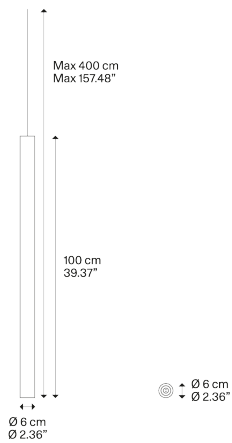

A-Tube,
Design by Studio Italia Design

Model A-Tube large

A simple form that delivers the light to wherever it's needed, enhancing the space. Tubular and slim, A-Tube is a versatile lamp, available in different sizes and finishes, that can be fixed directly to the ceiling, suspended singularly, or used in cluster compositions to create impactful lighting effects.

A-Tube large

Light source

GU10 Par 16
1 x max 40 W eco

or

GU10 Par 16 LED
1 x 10 W

W / L max 8.5 cm
W / L max 3.34"

Bulb not included

Structure: Metal

Matte White – 9010

Matte Black – 9005

Coppery Bronze

Code

09624 1000

09624 2000

09624 3500

Net weight: 1.87 kg

GU10 Par 16 LED
1 x 10 W

W / L max 8.5 cm
W / L max 3.34"

Options of A-Tube

A-Tube small

A-Tube medium